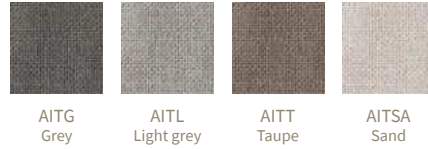

Cane-line AirTouch

- 100% solution dyed acrylic fabric
- Water and stain repellent
- Colour resistant to UV rays
- If removable covers washable at 30 °C (machine wash)
- Excellent for both indoor and outdoor use