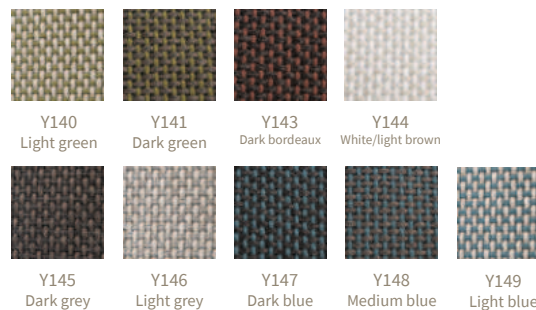

Cane-line Focus

- 100% Polypropylene
- Colour resistant to UV rays
- Removable covers on the scatter cushions
- If removable covers washable at 30 °C (machine wash)
- Excellent for both indoor and outdoor use