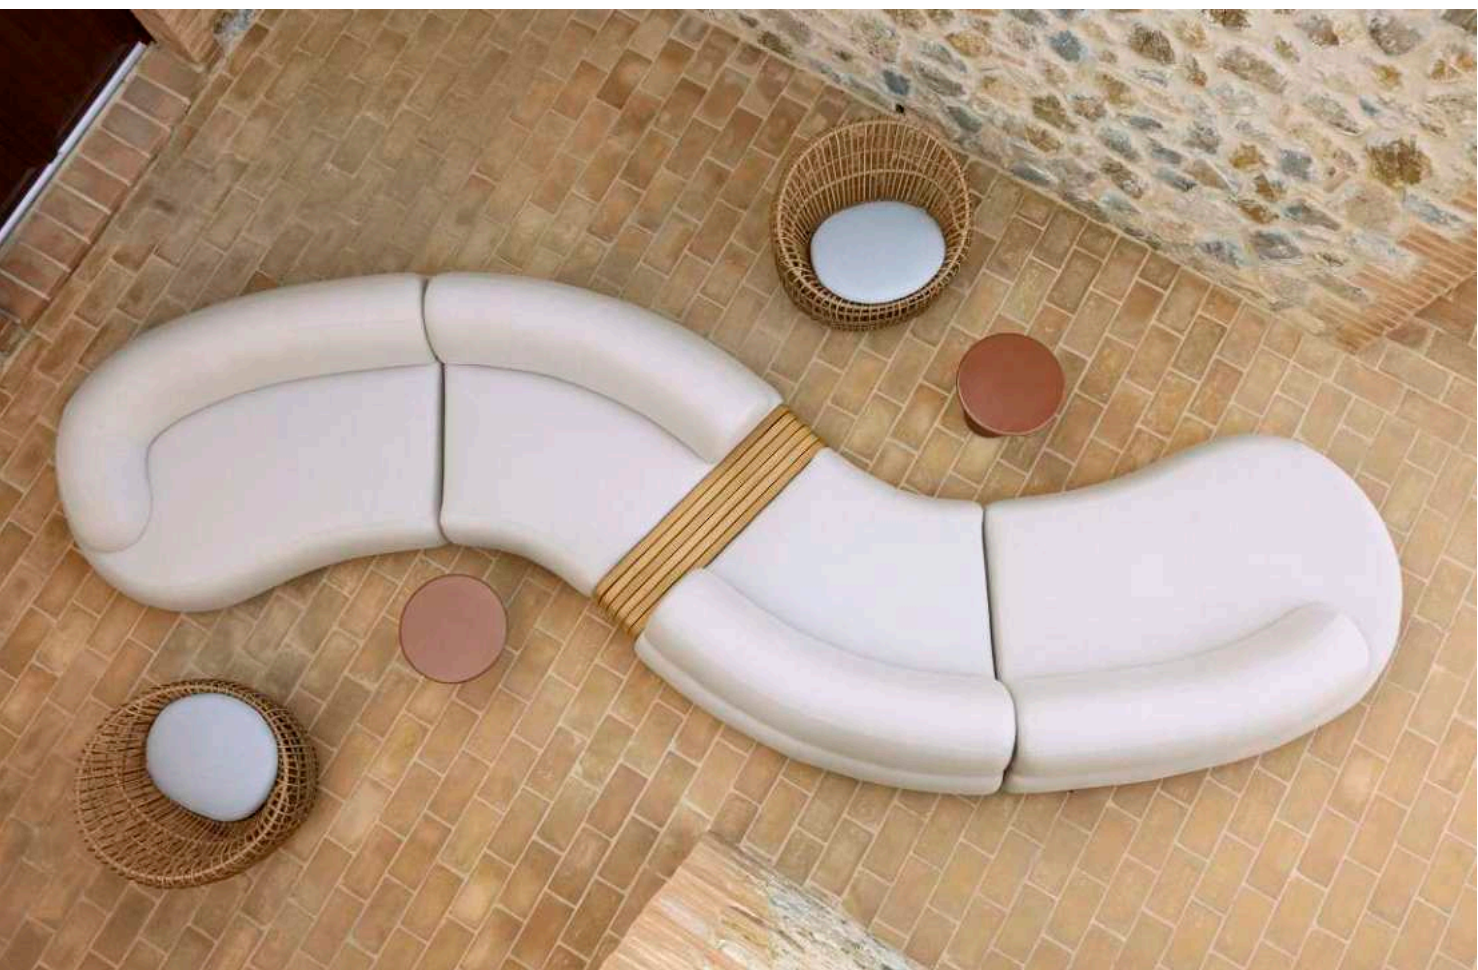

LOUNGE

Relax, unwind & let go

Your outdoor lounge is your comfortable sanctuary under the open sky. Enjoy the relaxing space alone or together with your loved ones.

MELLOW

BY CANE-LINE DESIGN

The Mellow series by Cane-line Design is a sophisticated and elegant series that combines curvy, flowing lines with practical functionality. Its low seating and plush cushions create a cosy, inviting atmosphere, while the sturdy aluminium frame ensures durability.

Each piece is designed for flexibility, allowing you to customize and expand your lounge setup effortlessly. With weather-resistant upholstery and the QuickDry and Airflow system, the Mellow series is perfect for outdoor lounging.

STICKS

BY CANE-LINE DESIGN

Inspired by a stick construction, the Sticks series showcases an elegant and unique look.

Sticks is an inclusive and versatile series, making it possible to make a complete look in your outdoor space. With a rustic natural or a more modern minimalistic look, Sticks inspires you to rethink your outdoor haven.

COAST

BY CANE-LINE DESIGN

Coast is a comfortable and inviting lounge series for outdoor spaces, designed by Cane-line Design. Coast offers a perfect blend of traditional craftsmanship and classic elegance, with its handwoven wicker pattern and soft, curvy lines. The series is designed with high comfort and durability in mind. Coast creates an invitation for relaxation and unwinding, transforming the outdoor area into a serene oasis, with beautiful craftsmanship and timeless design.