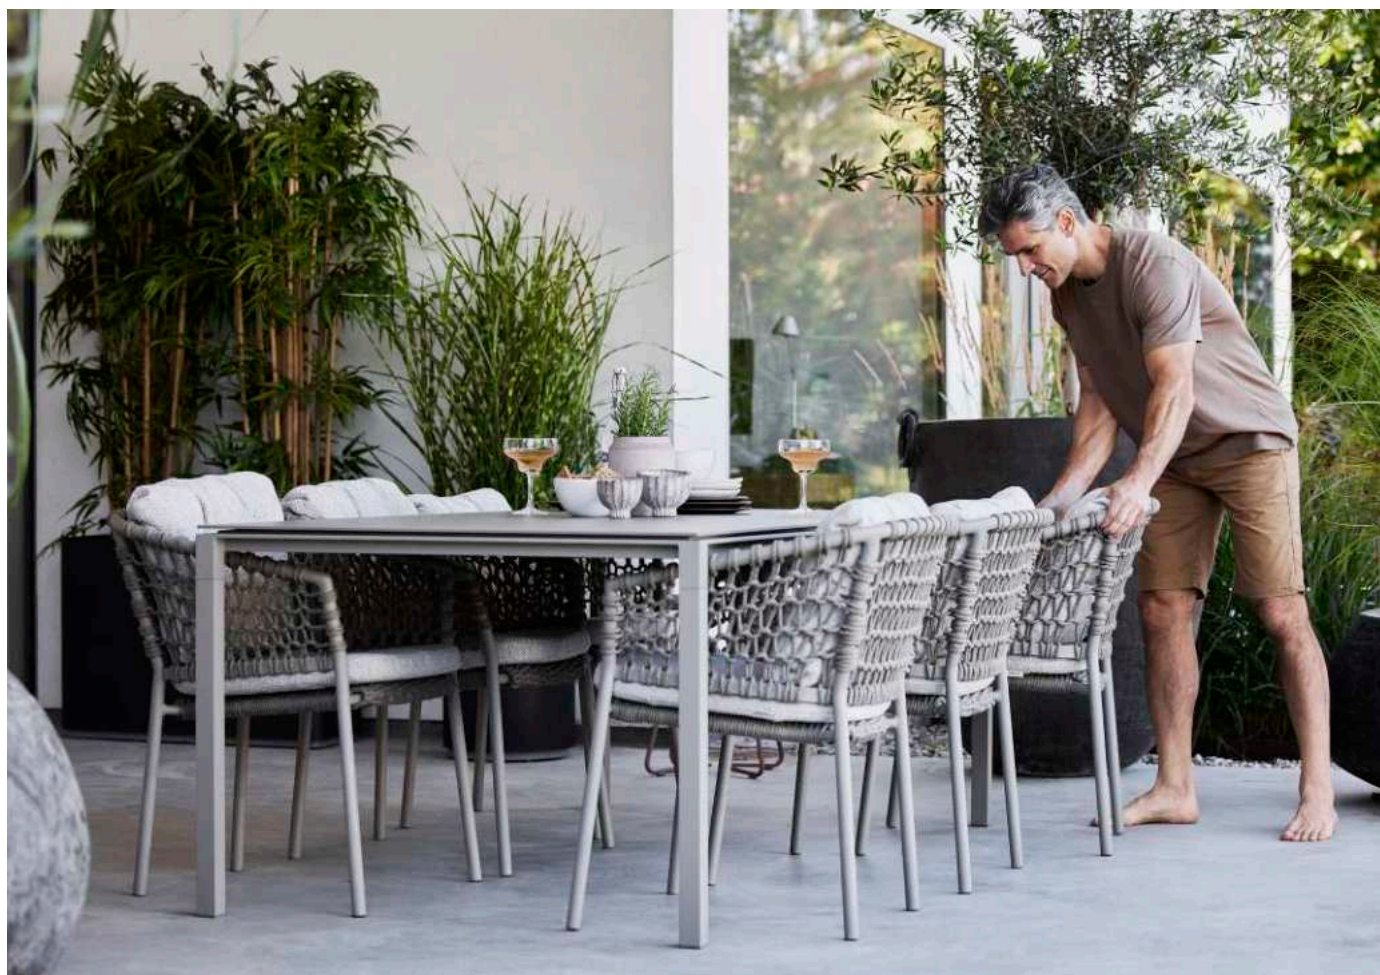

Ocean is a combination of modern design and traditional craftsmanship. The lightweight aluminium frame and the transparent expression provide a very light look.

Choose between different materials and colours.

CANE-LINE WEAVE®

CANE-LINE SOFT ROPE