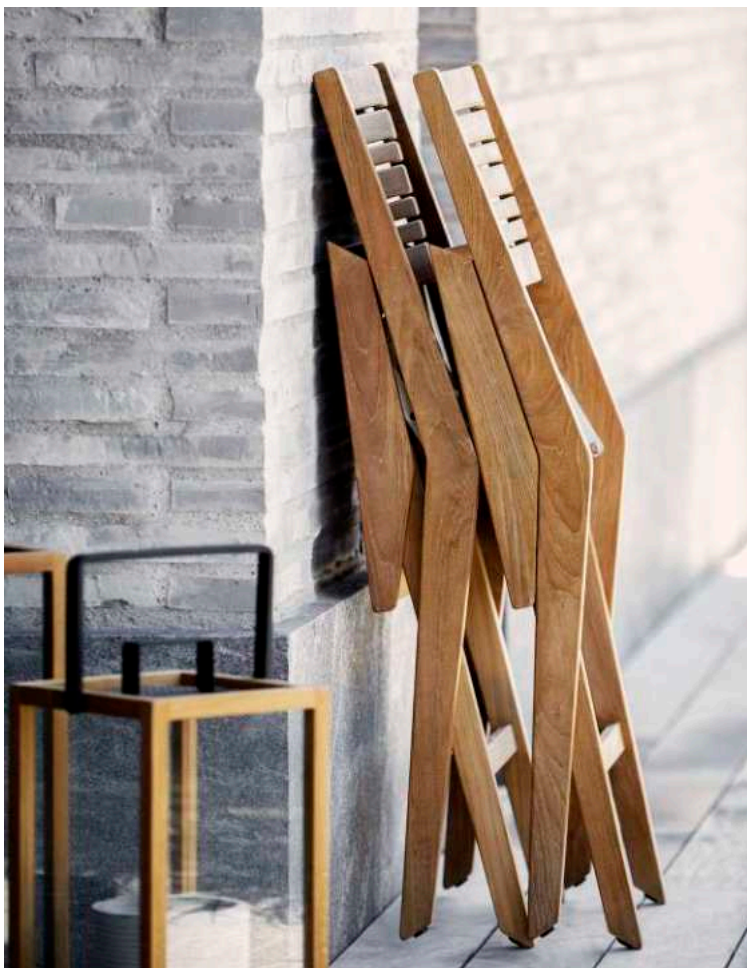

▲ FLIP FOLDING CHAIR