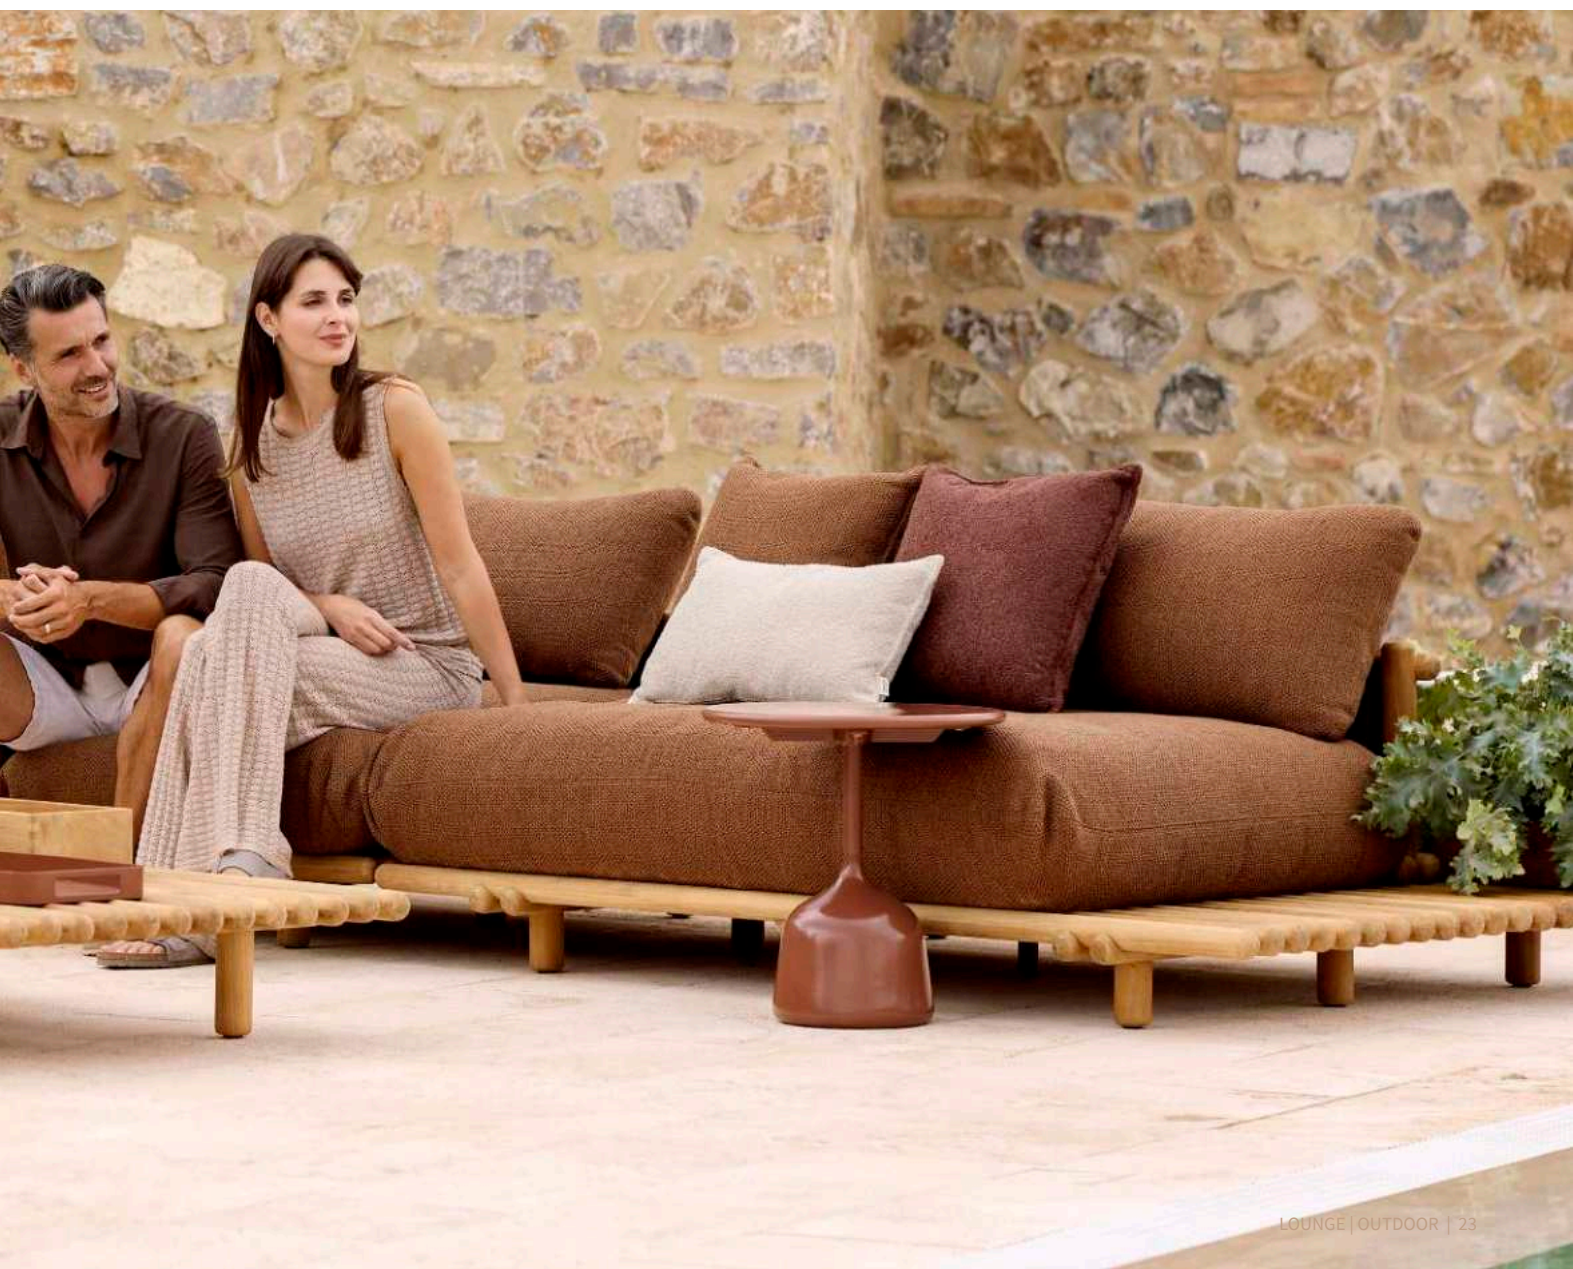

STICKS

BY CANE-LINE DESIGN

Inspired by a stick construction, the Sticks series showcases an elegant and unique look.

Sticks is an inclusive and versatile series, making it possible to make a complete look in your outdoor space. With a rustic natural or a more modern minimalistic look, Sticks inspires you to rethink your outdoor haven.