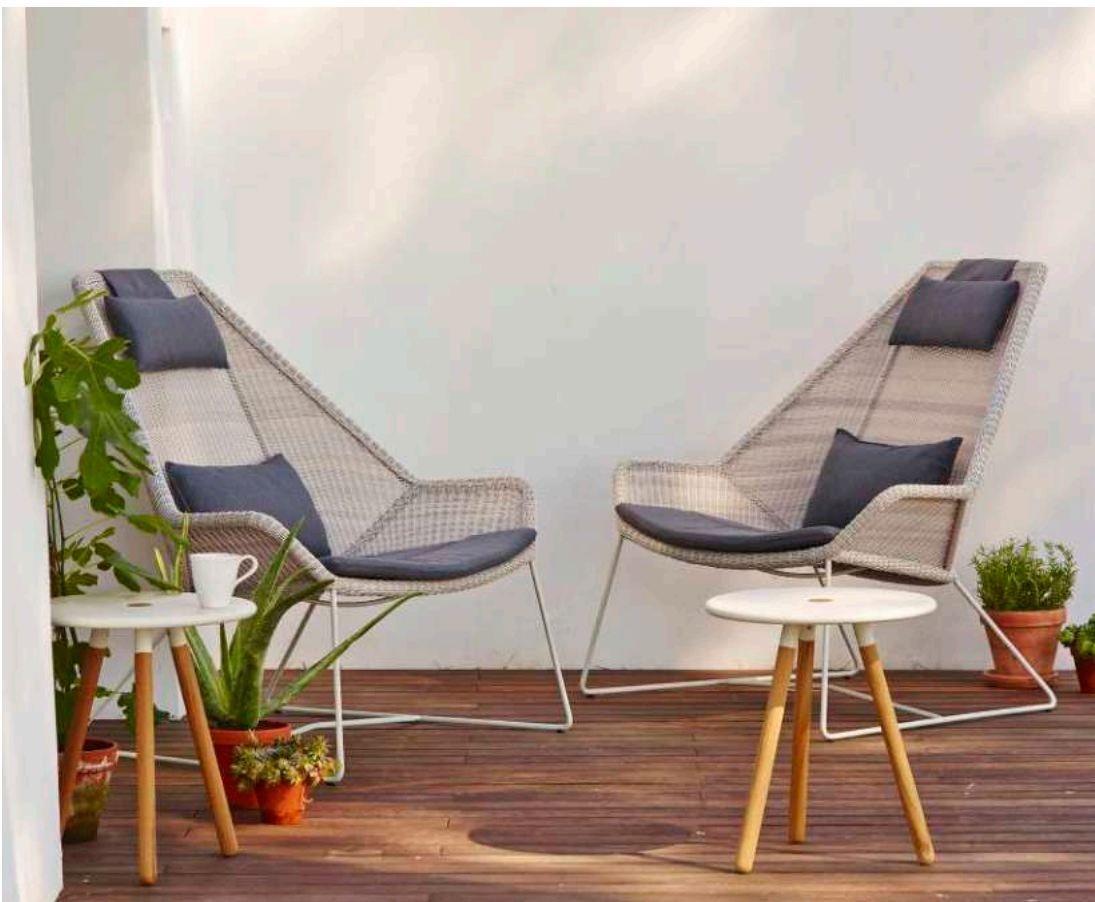

CANE-LINE WEAVE®

WHITE GREY

TAUPE

BLACK