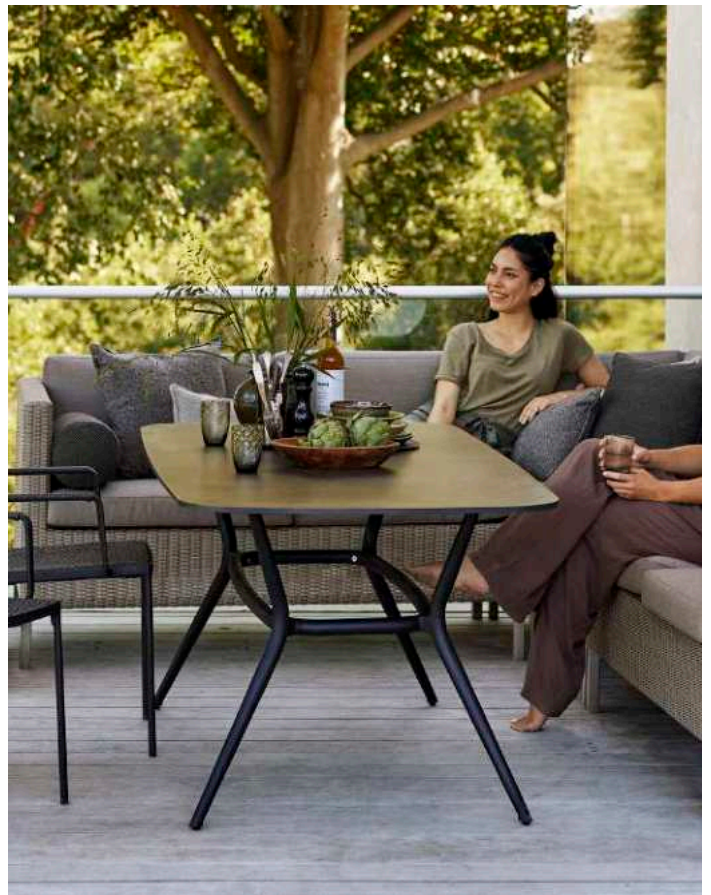

ASPECT
BY CANE-LINE DESIGN

DEFINE
BY CANE-LINE DESIGN

AREA
BY WELLING/LUDVIK

JOY
BY CANE-LINE DESIGN

& BAR CAFÉ

The places where we meet

Enjoy a hot cup of coffee or a cold drink with your friends or guests in relaxed surroundings. The outdoor bar and café gives you the perfect place for meeting and entertaining guests.