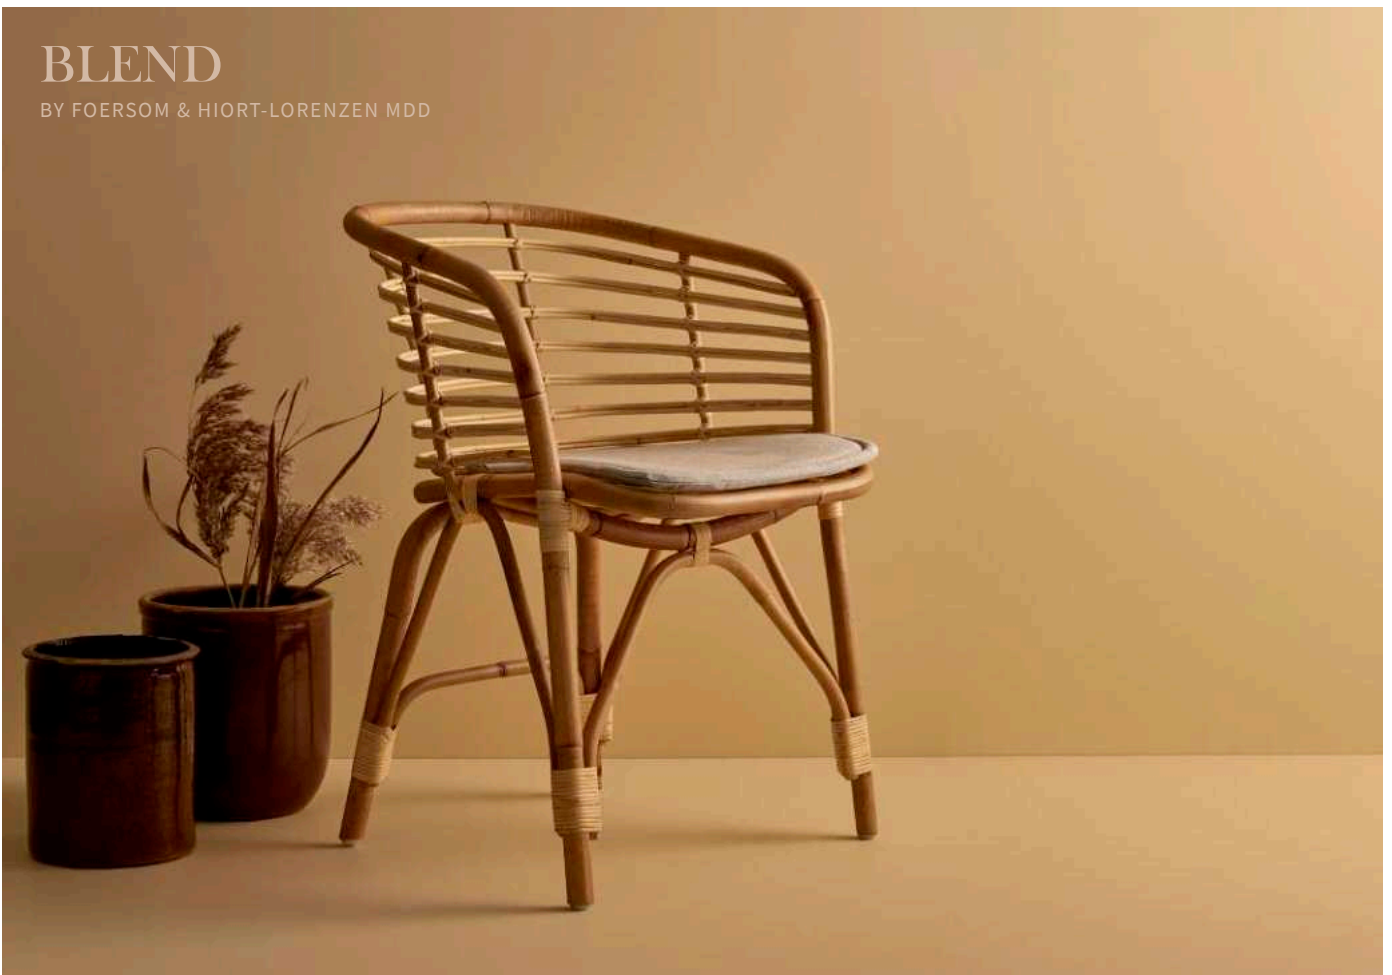

BLEND
BY FOERSOM & HIORT-LORENZEN MDD