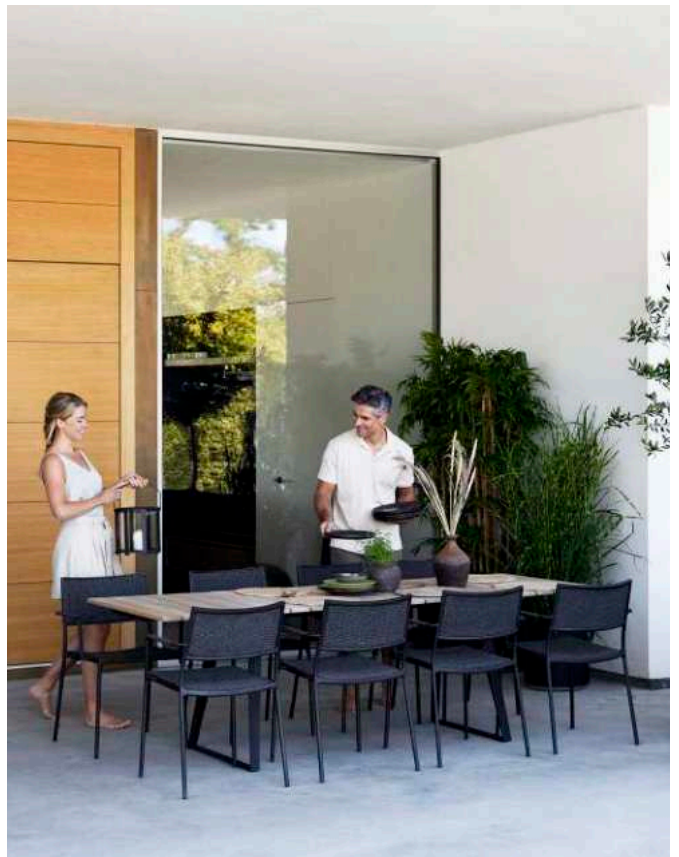

MEGA
BY BYKATO