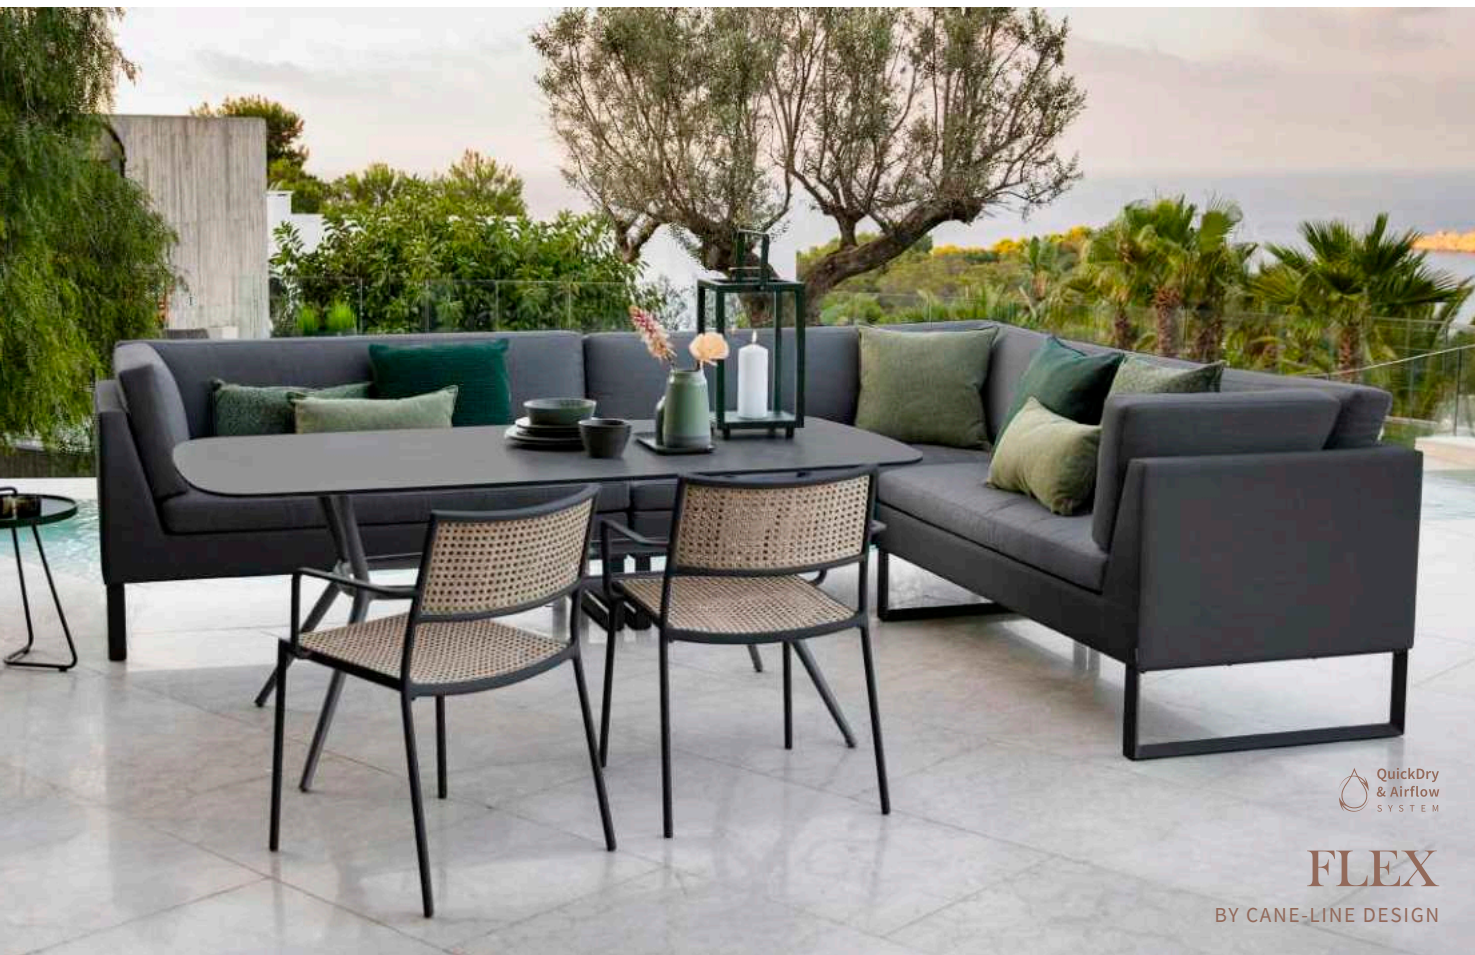

QuickDry
& Airflow
SYSTEM

FLEX

BY CANE-LINE DESIGN