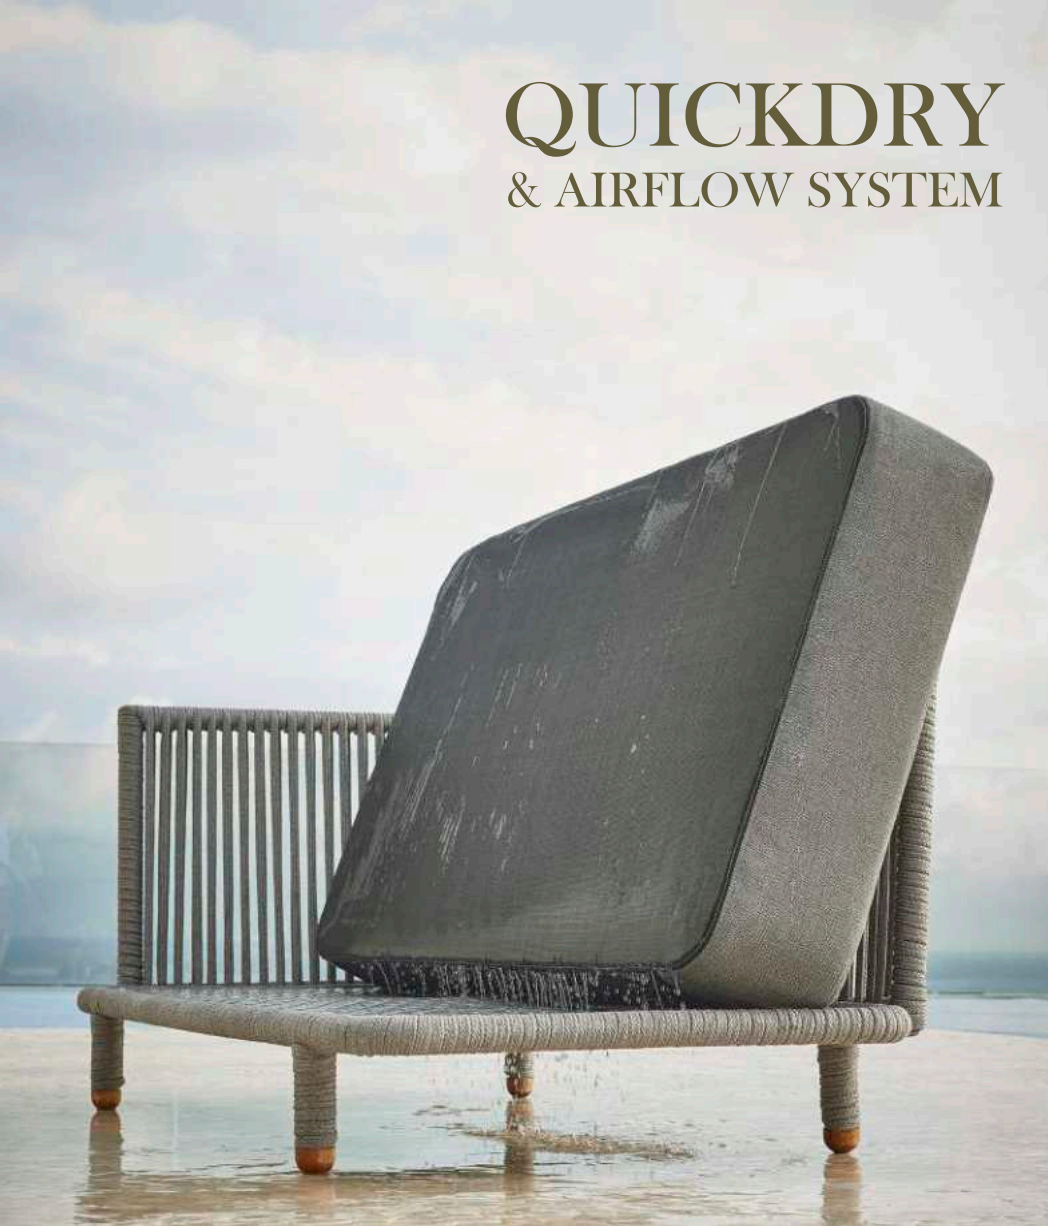

QUICKDRY & AIRFLOW SYSTEM