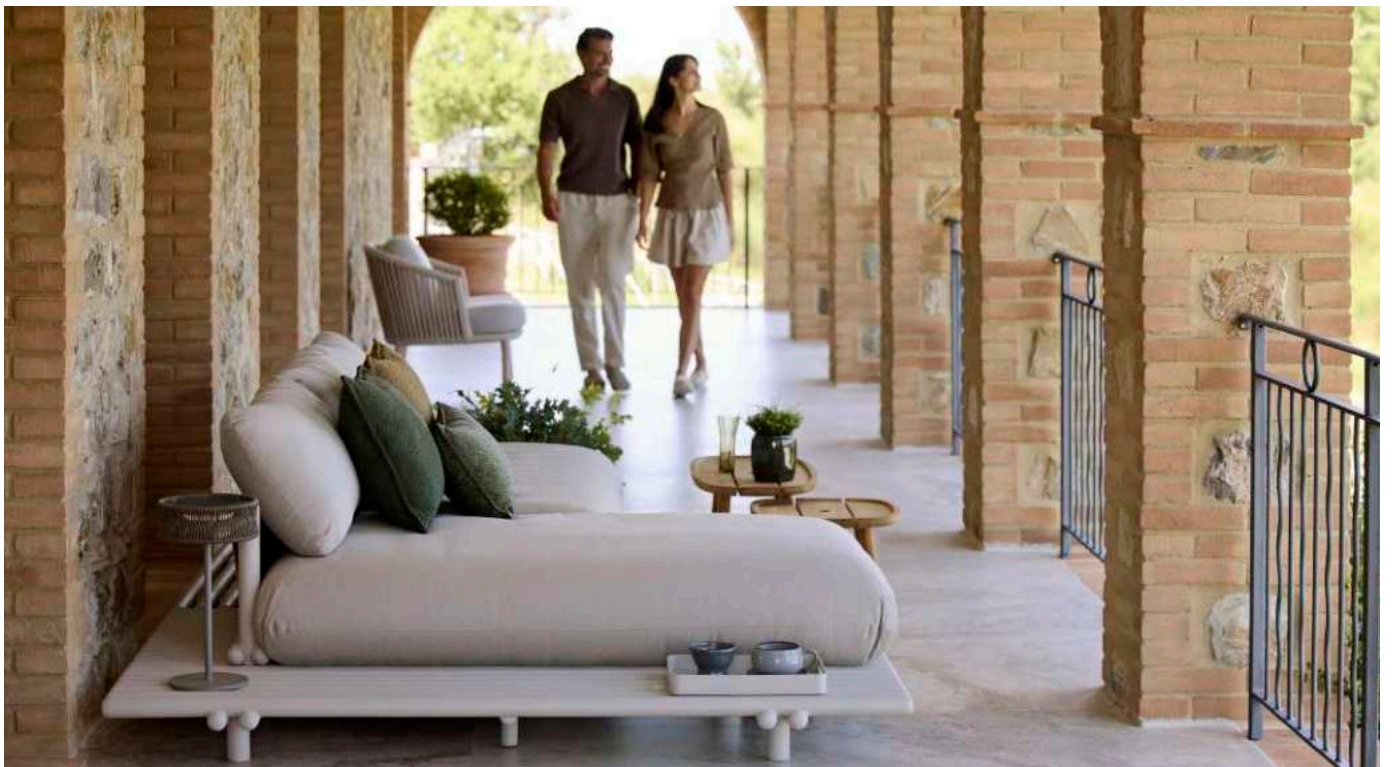

STICKS

BY CANE-LINE DESIGN

Inspired by a stick construction, the Sticks series showcases an elegant and unique look.

Sticks is an inclusive and versatile series, making it possible to make a complete look in your outdoor space. With a rustic natural or a more modern minimalistic look, Sticks inspires you to rethink your outdoor haven.

COAST

BY CANE-LINE DESIGN

Coast is a comfortable and inviting lounge series for outdoor spaces, designed by Cane-line Design. Coast offers a perfect blend of traditional craftsmanship and classic elegance, with its handwoven wicker pattern and soft, curvy lines. The series is designed with high comfort and durability in mind. Coast creates an invitation for relaxation and unwinding, transforming the outdoor area into a serene oasis, with beautiful craftsmanship and timeless design.