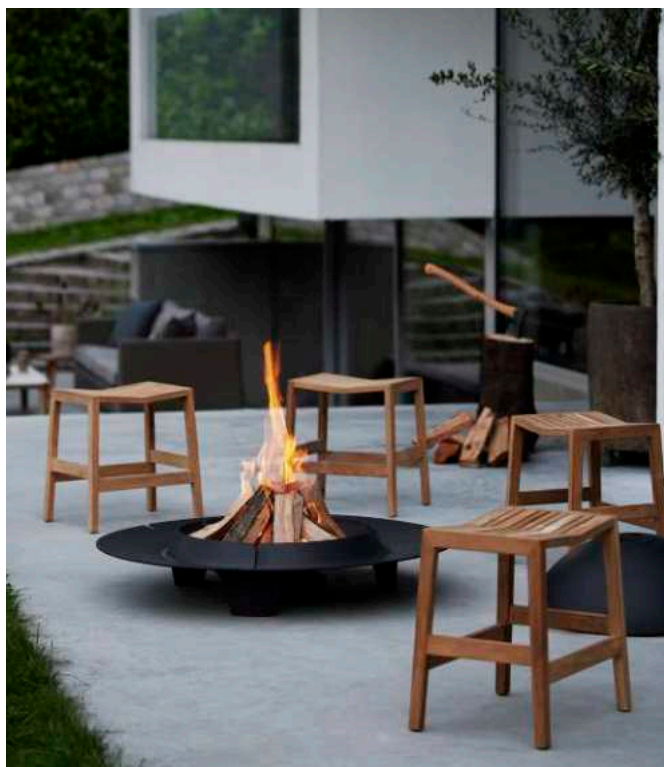

BY STRAND+HVASS

CUT

BY WELLING/LUDVIK

ILLUSION GLOW
BY CANE-LINE DESIGN

“ Illusion lamps are powered by solar-charged LED units.

ILLUSION
BY CANE-LINE DESIGN

LIGHTHOUSE

BY CANE-LINE DESIGN