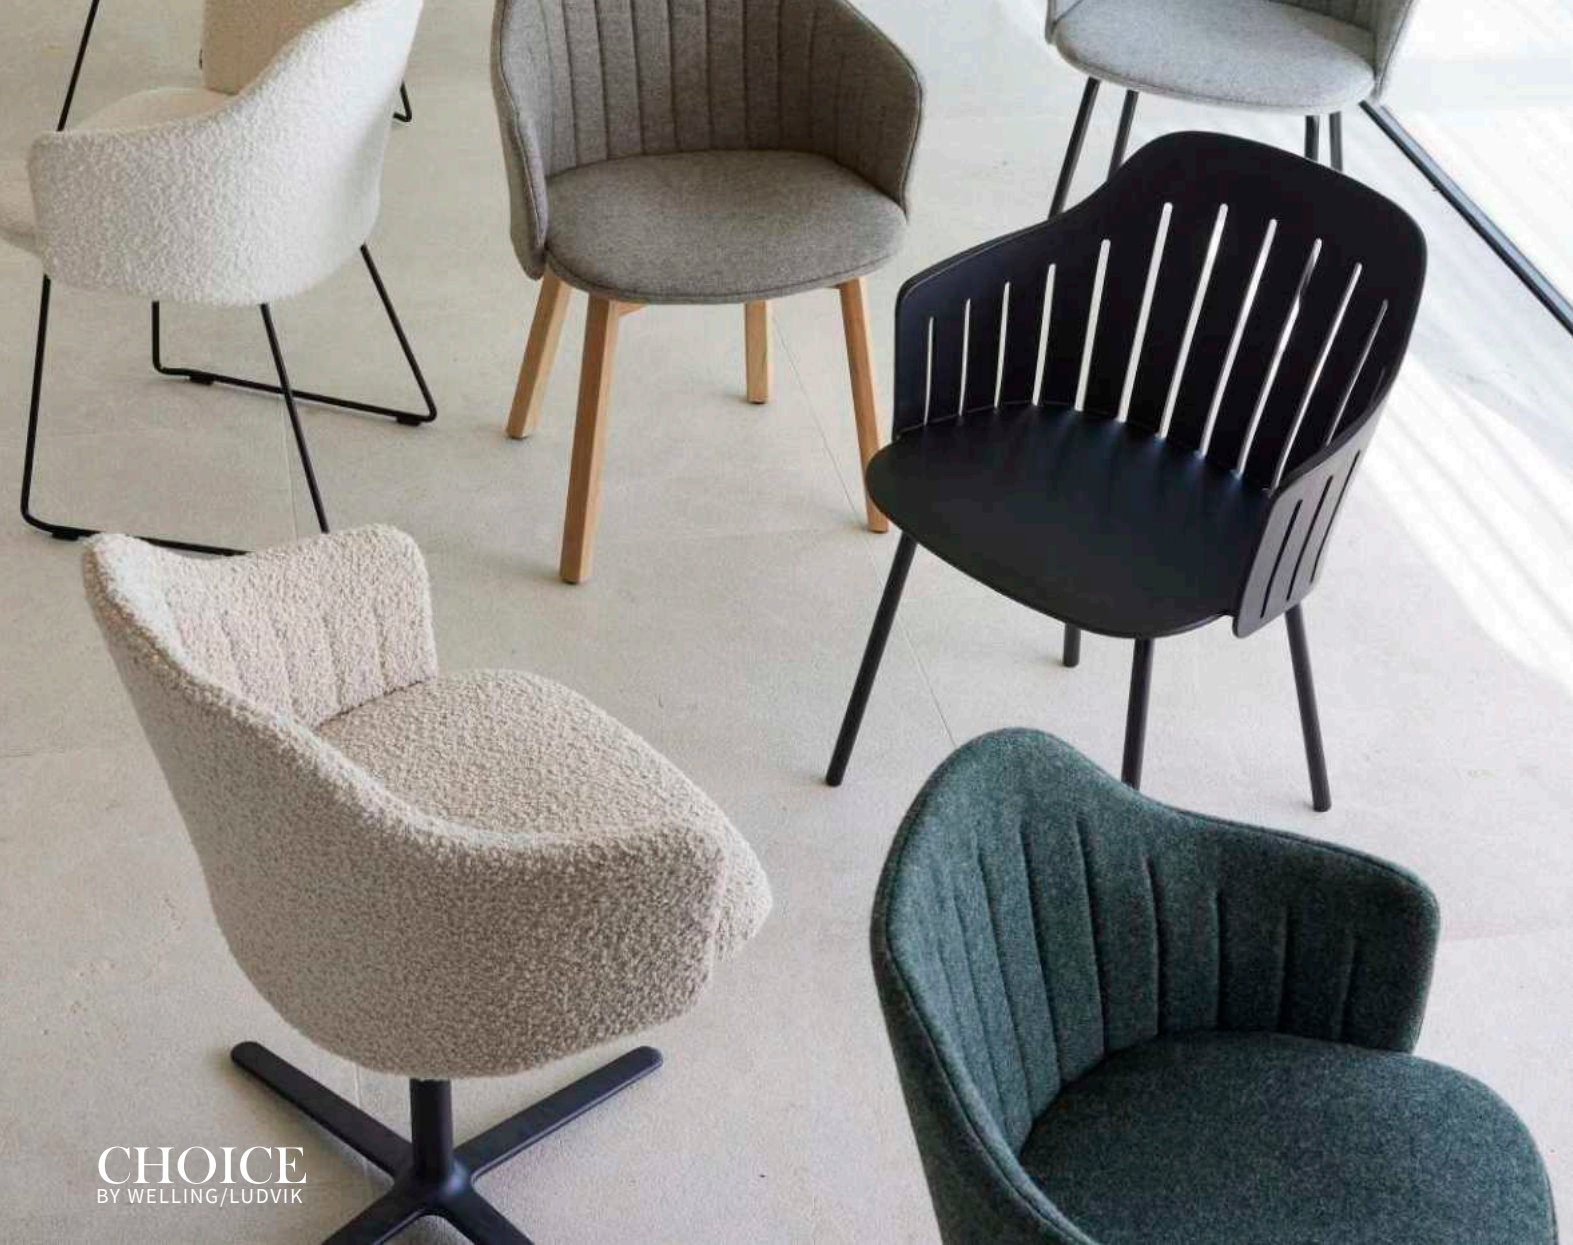

CHOICE
BY WELLING/LUDVIK