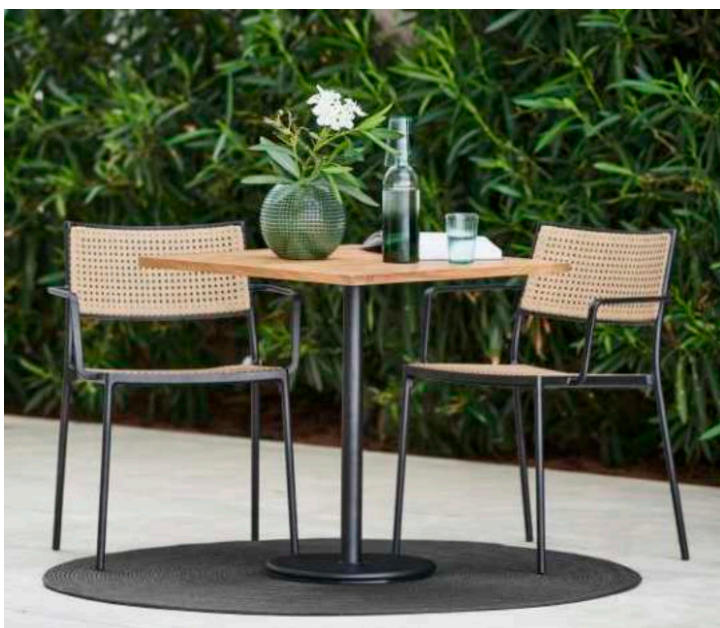

BY STRAND+HVASS

VIBE

BY WELLING/LUDVIK

VIBE BAR CHAIR | DROP BAR TABLE ▲

▲ CUT BAR CHAIR, STACKABLE

CUT BAR TABLE & CHAIR

BY WELLING/LUDVIK

DROP CAFÉ TABLE
BY CANE-LINE DESIGN