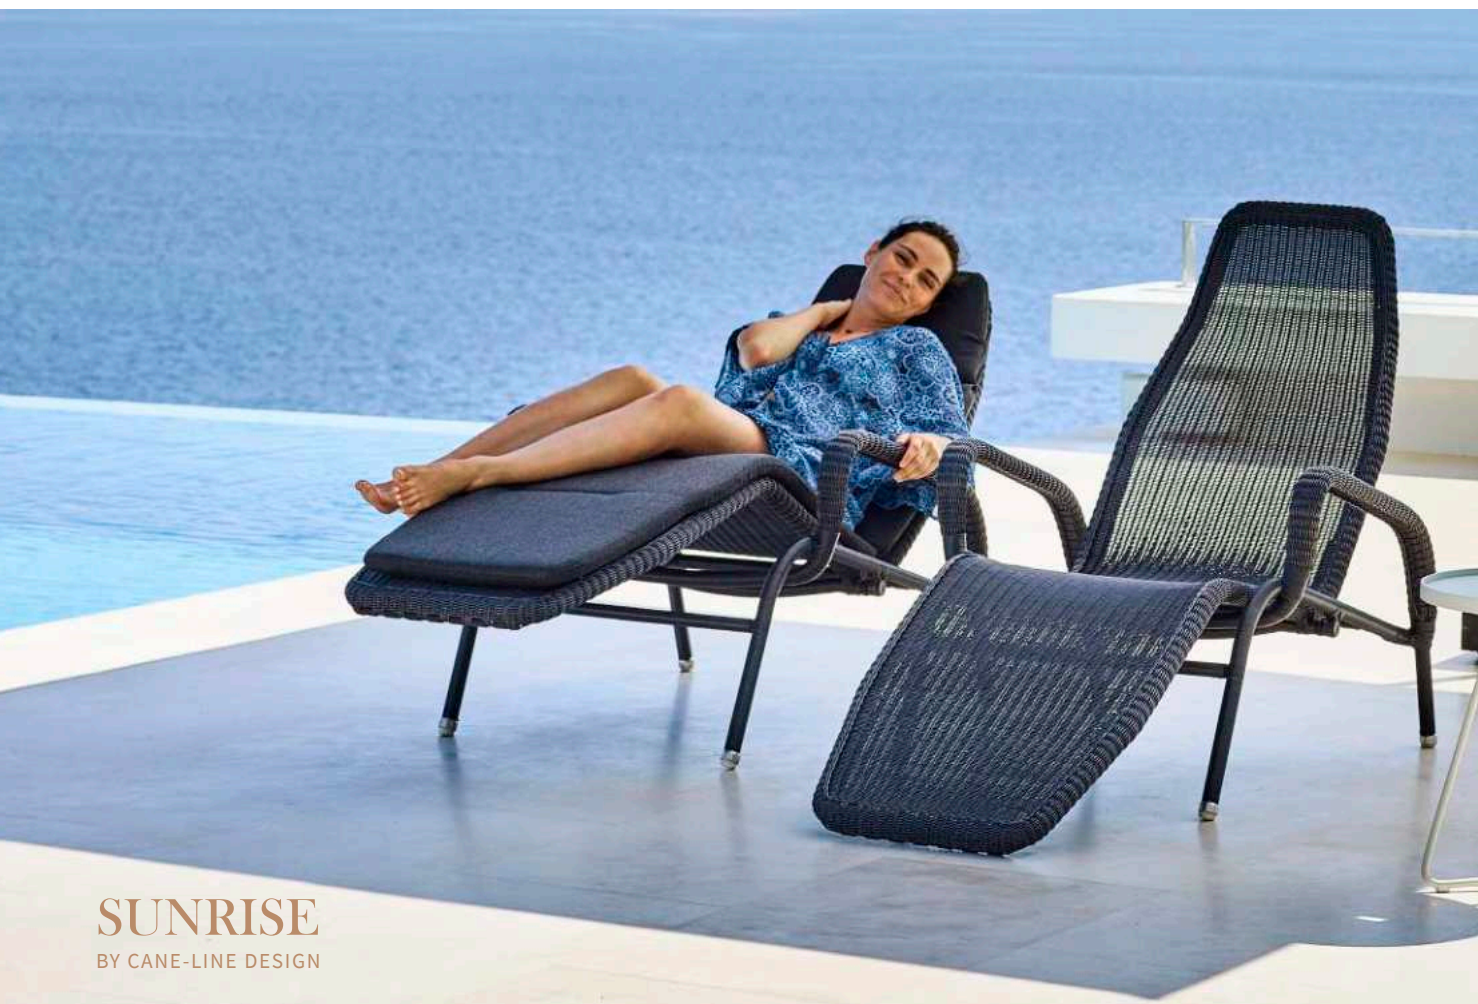

▲ ADJUSTABLE BACKREST

▲ WHEELS FOR EASY MOVING

QuickDry
& Airflow
SYSTEM

REST

BY CANE-LINE DESIGN

MEGA
BY BYKATO

QuickDry
& Airflow
SYSTEM

SUNRISE
BY CANE-LINE DESIGN