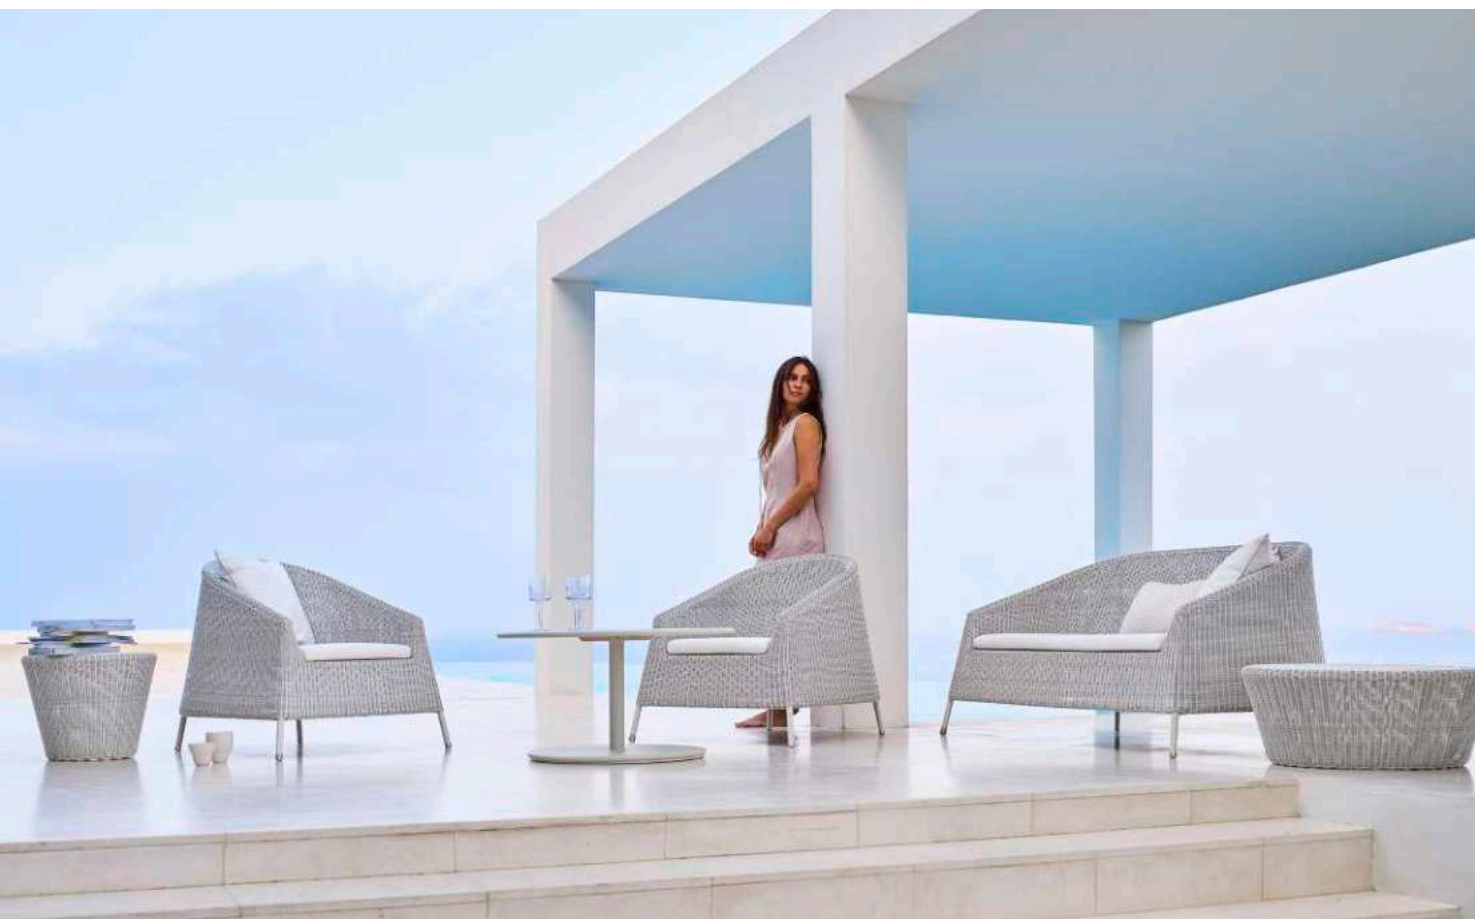

KINGSTON

BY FOERSOM & HIORT-LORENZEN MDD