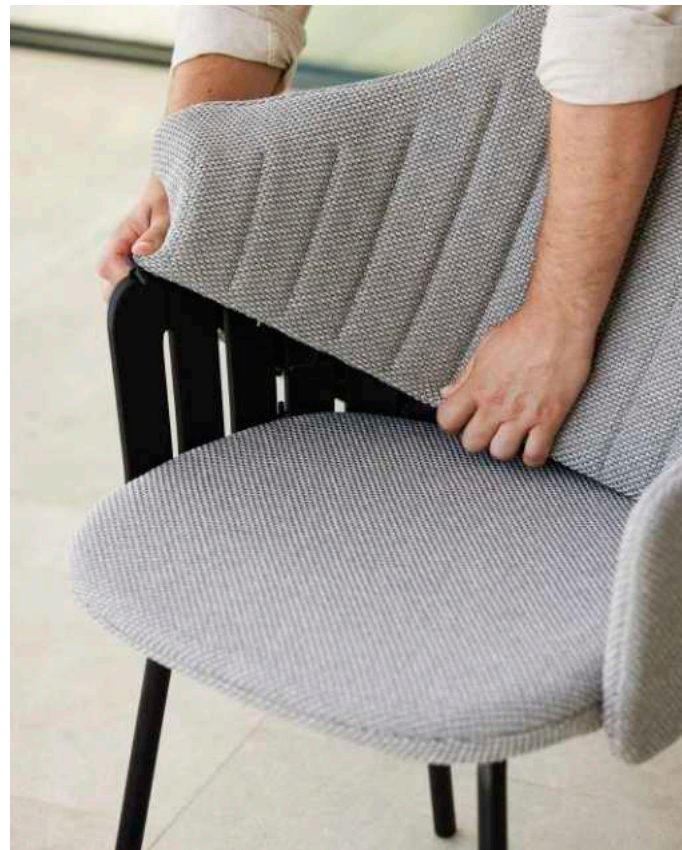

Y146
LIGHT
GREY

CANE-LINE FREE

Y304
SAND

Y307
TAUPE

CANE-LINE LINK

Y101
DARK
GREEN

▲ EASY CHANGE OF CUSHIONS

PEACOCK