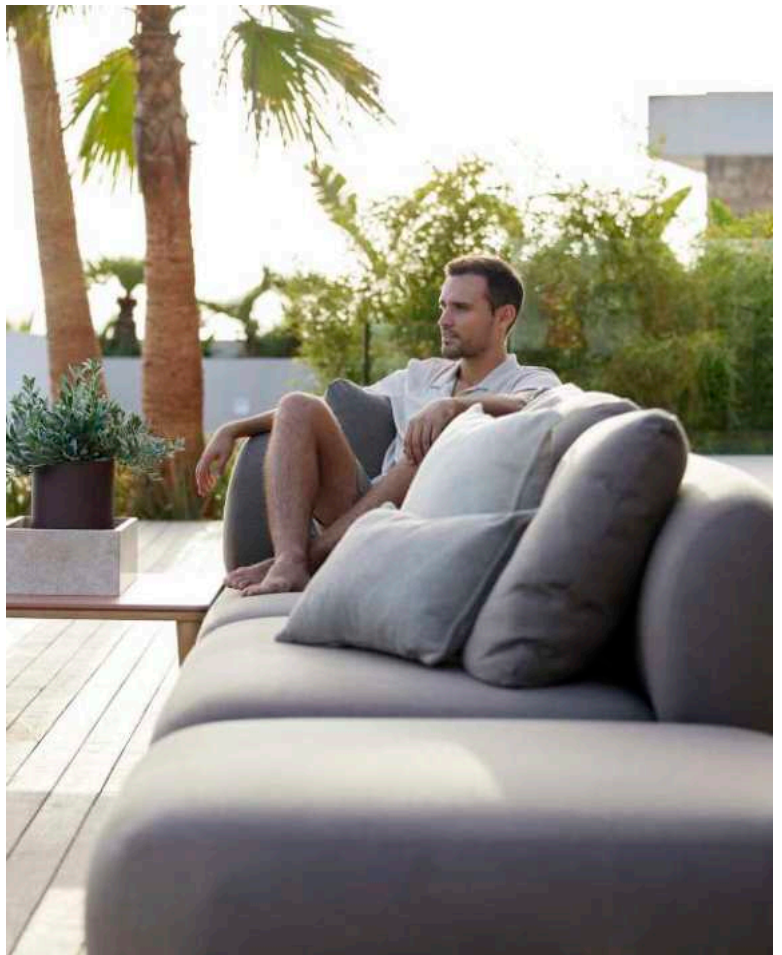

CAPTURE

BY CANE-LINE DESIGN

Experience the allure of the Capture series, where iconic soft shapes and a modern curved design expression together shapes a collection of informal lounge furniture. This flexible modular system strikes a perfect balance between relaxed cosiness and contemporary design, creating a soothing outdoor oasis for your moments of leisure.