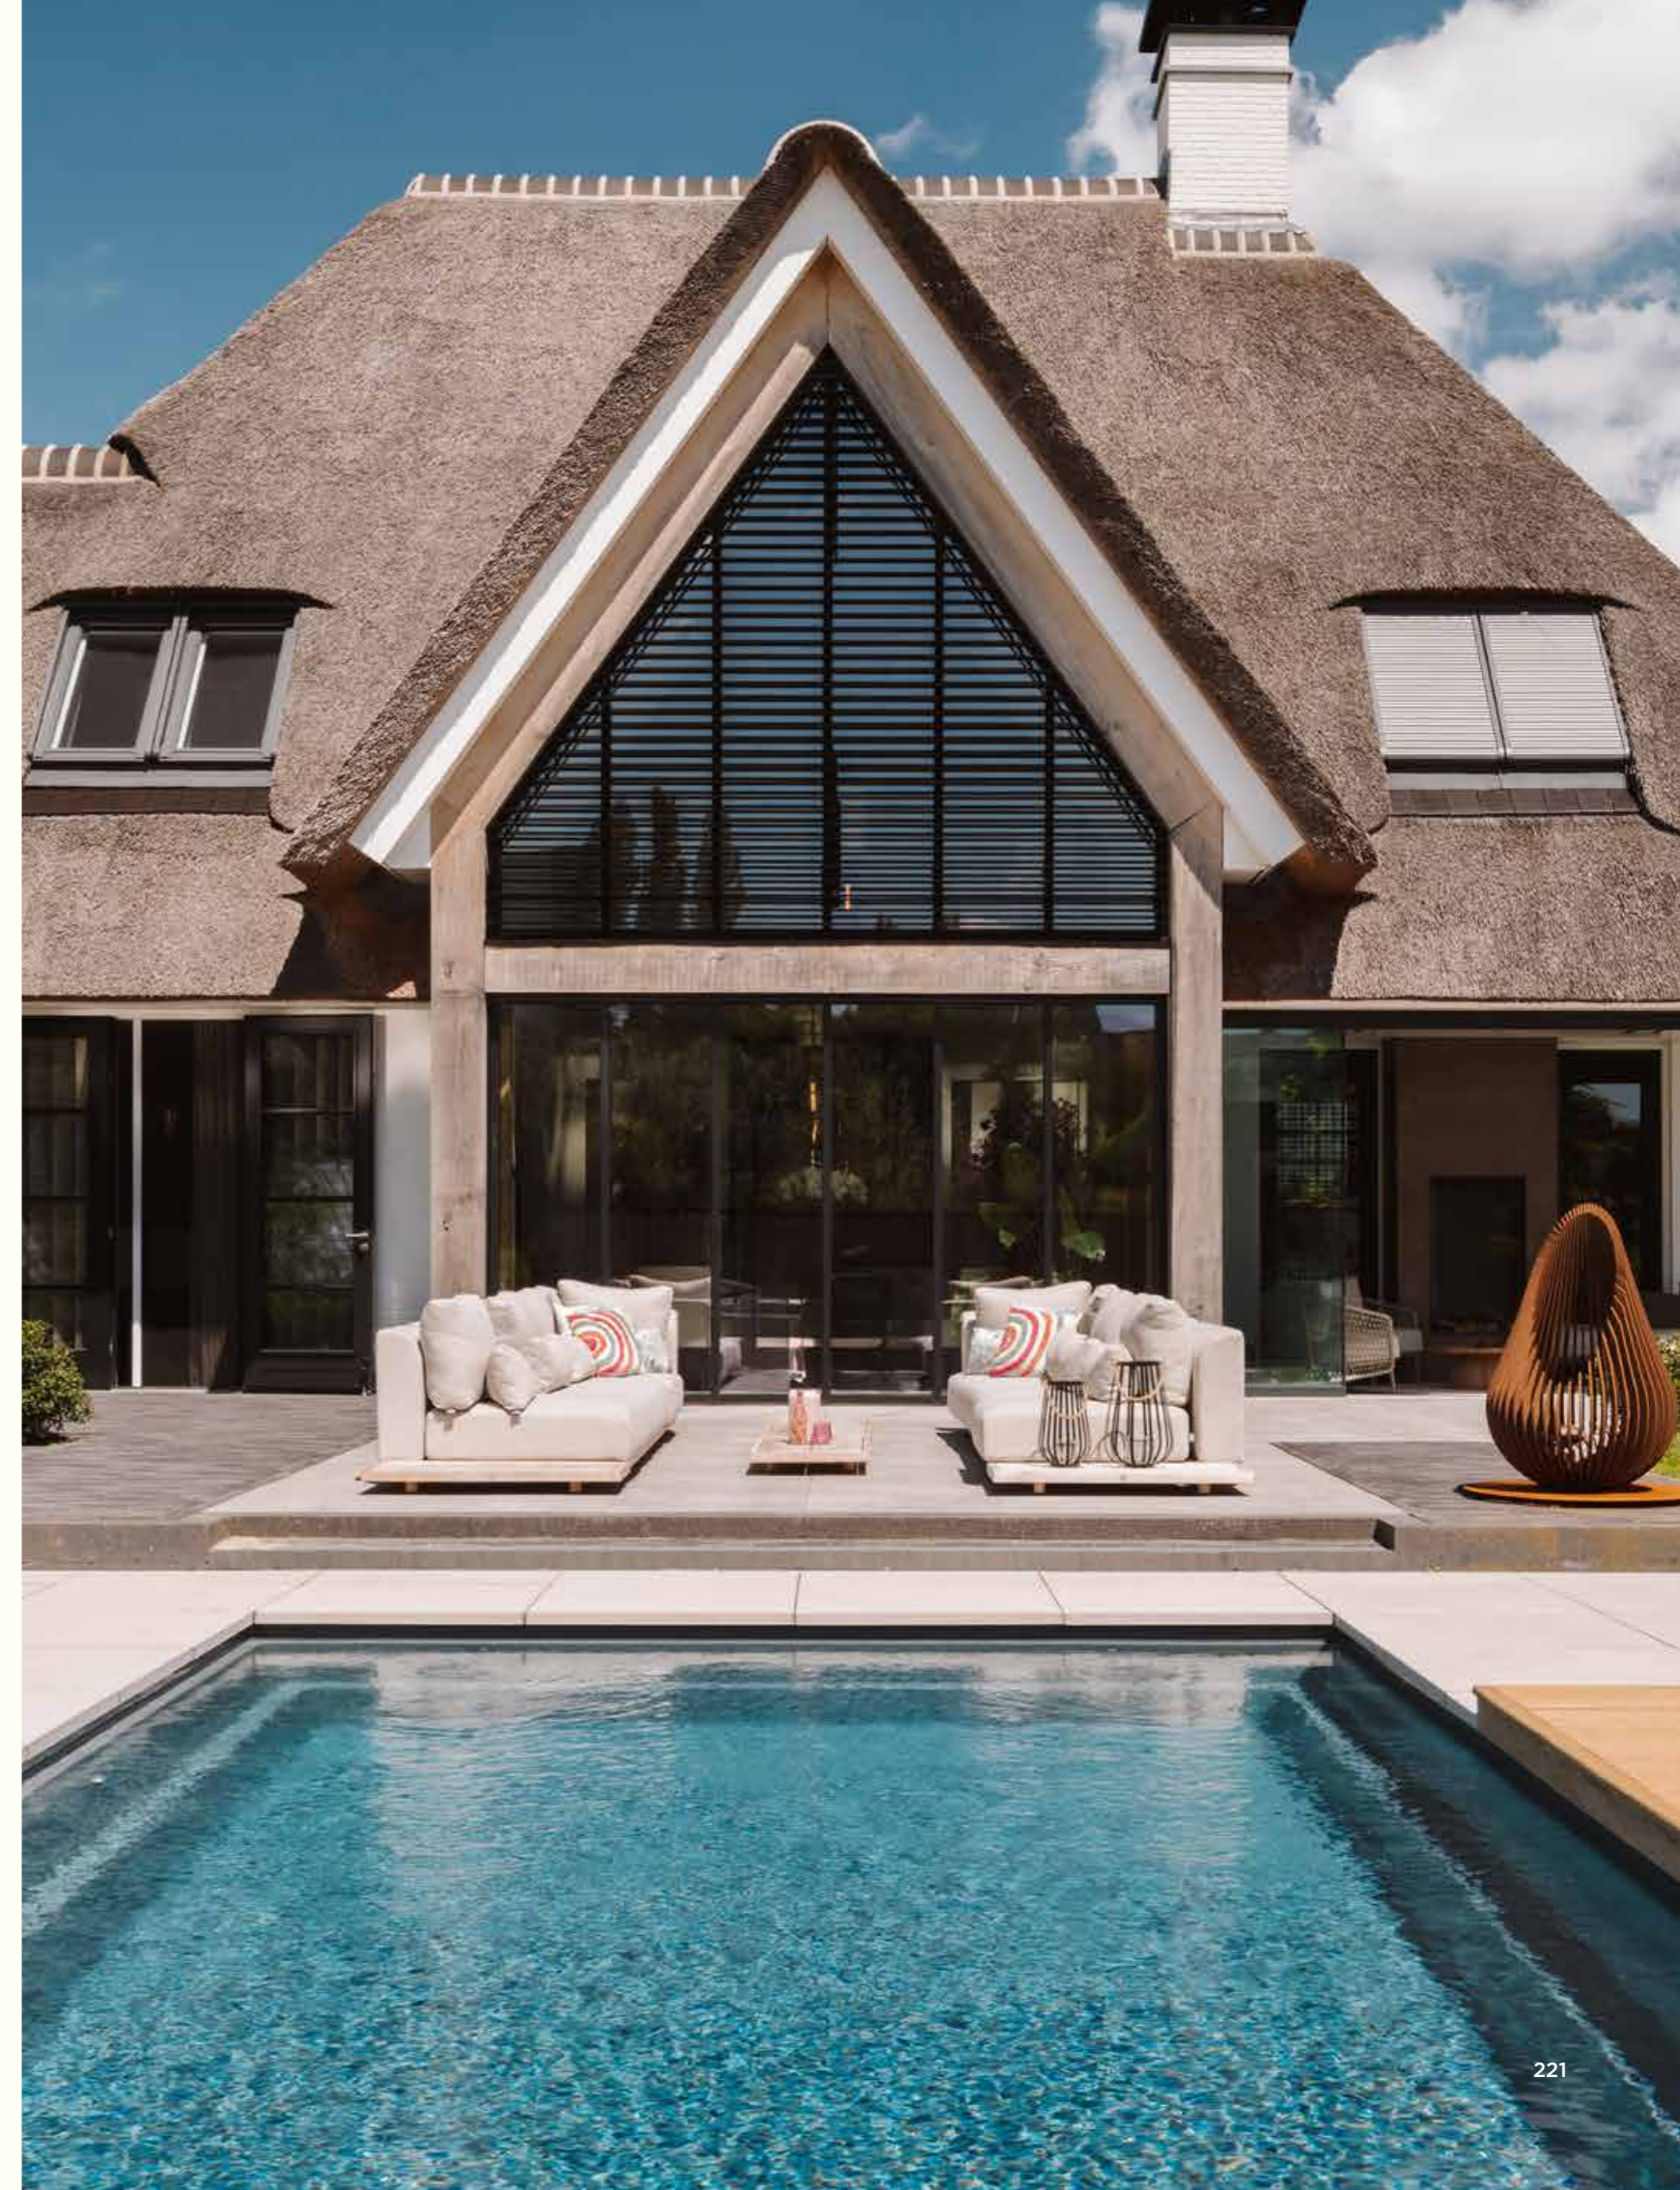

Project design

Stylish solutions for outdoor spaces

SUNS works with designers, landscape architects and hospitality professionals to create outdoor spaces that feel refined and inviting. Through a considered balance of style and comfort, our furniture elevates every setting with quiet sophistication. With timeless designs and durable materials, SUNS ensures elegance that endures year after year.