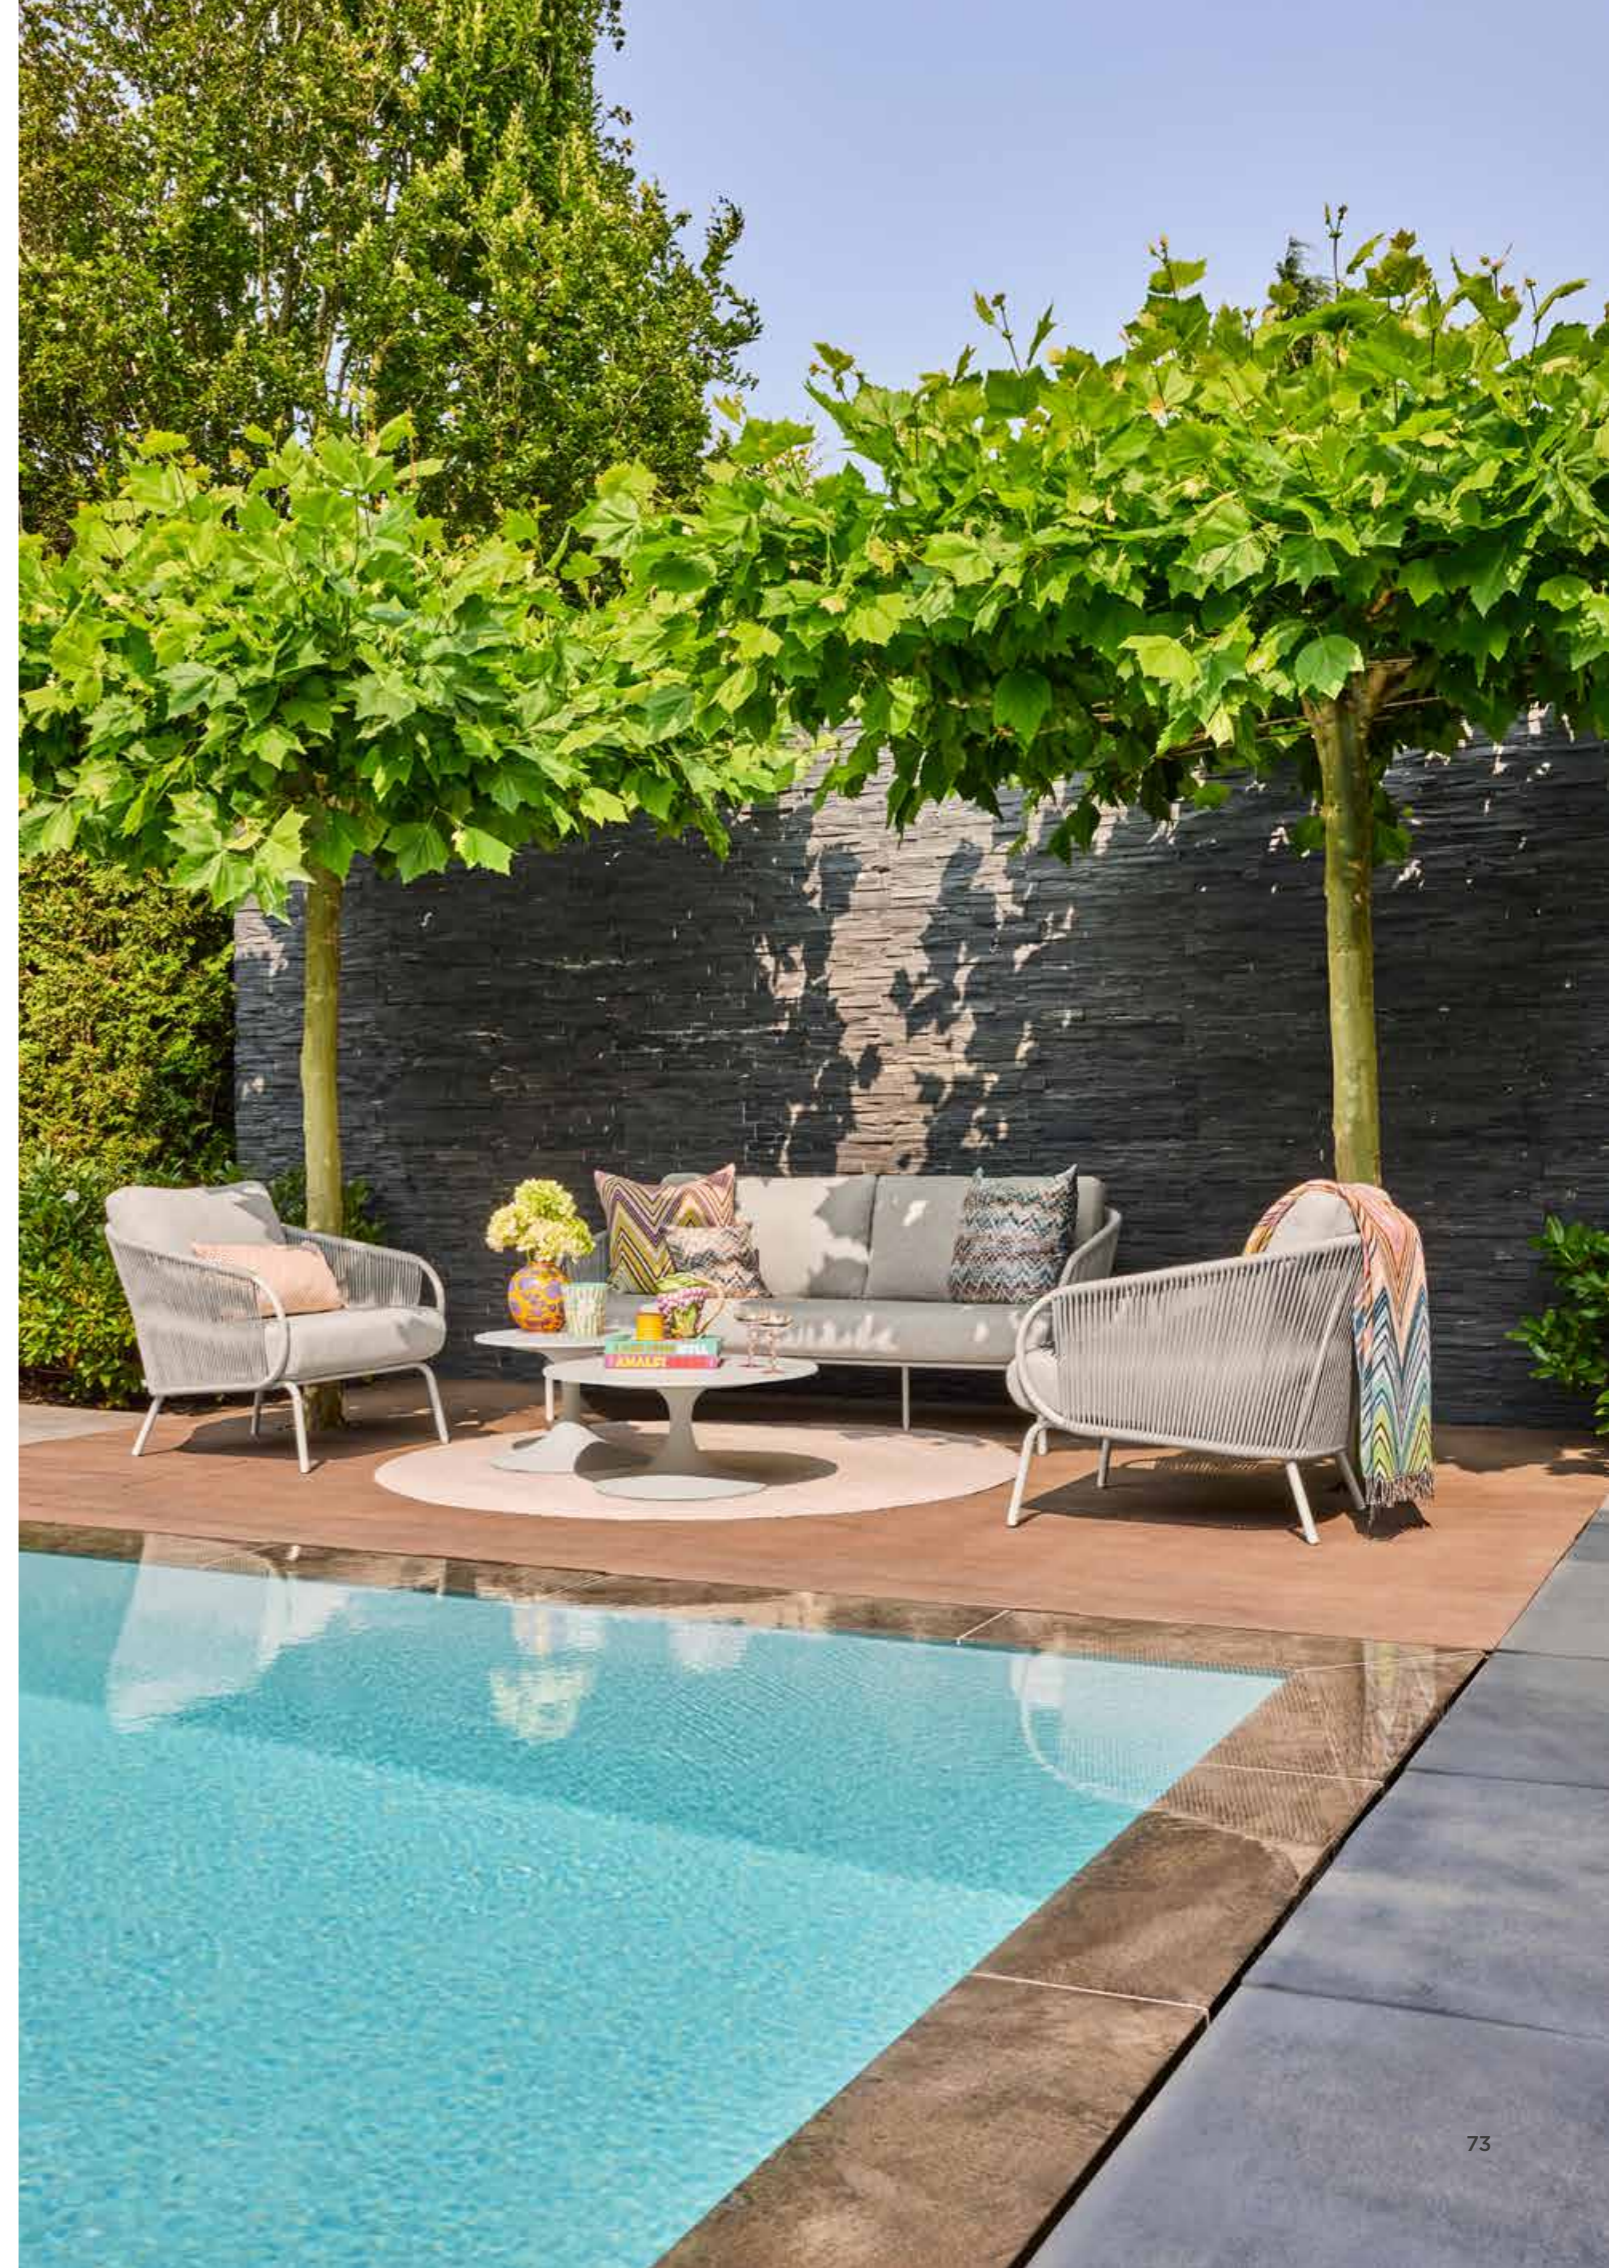

Nova
Side table

Termoli
Side table

Kate
Light

Lounge