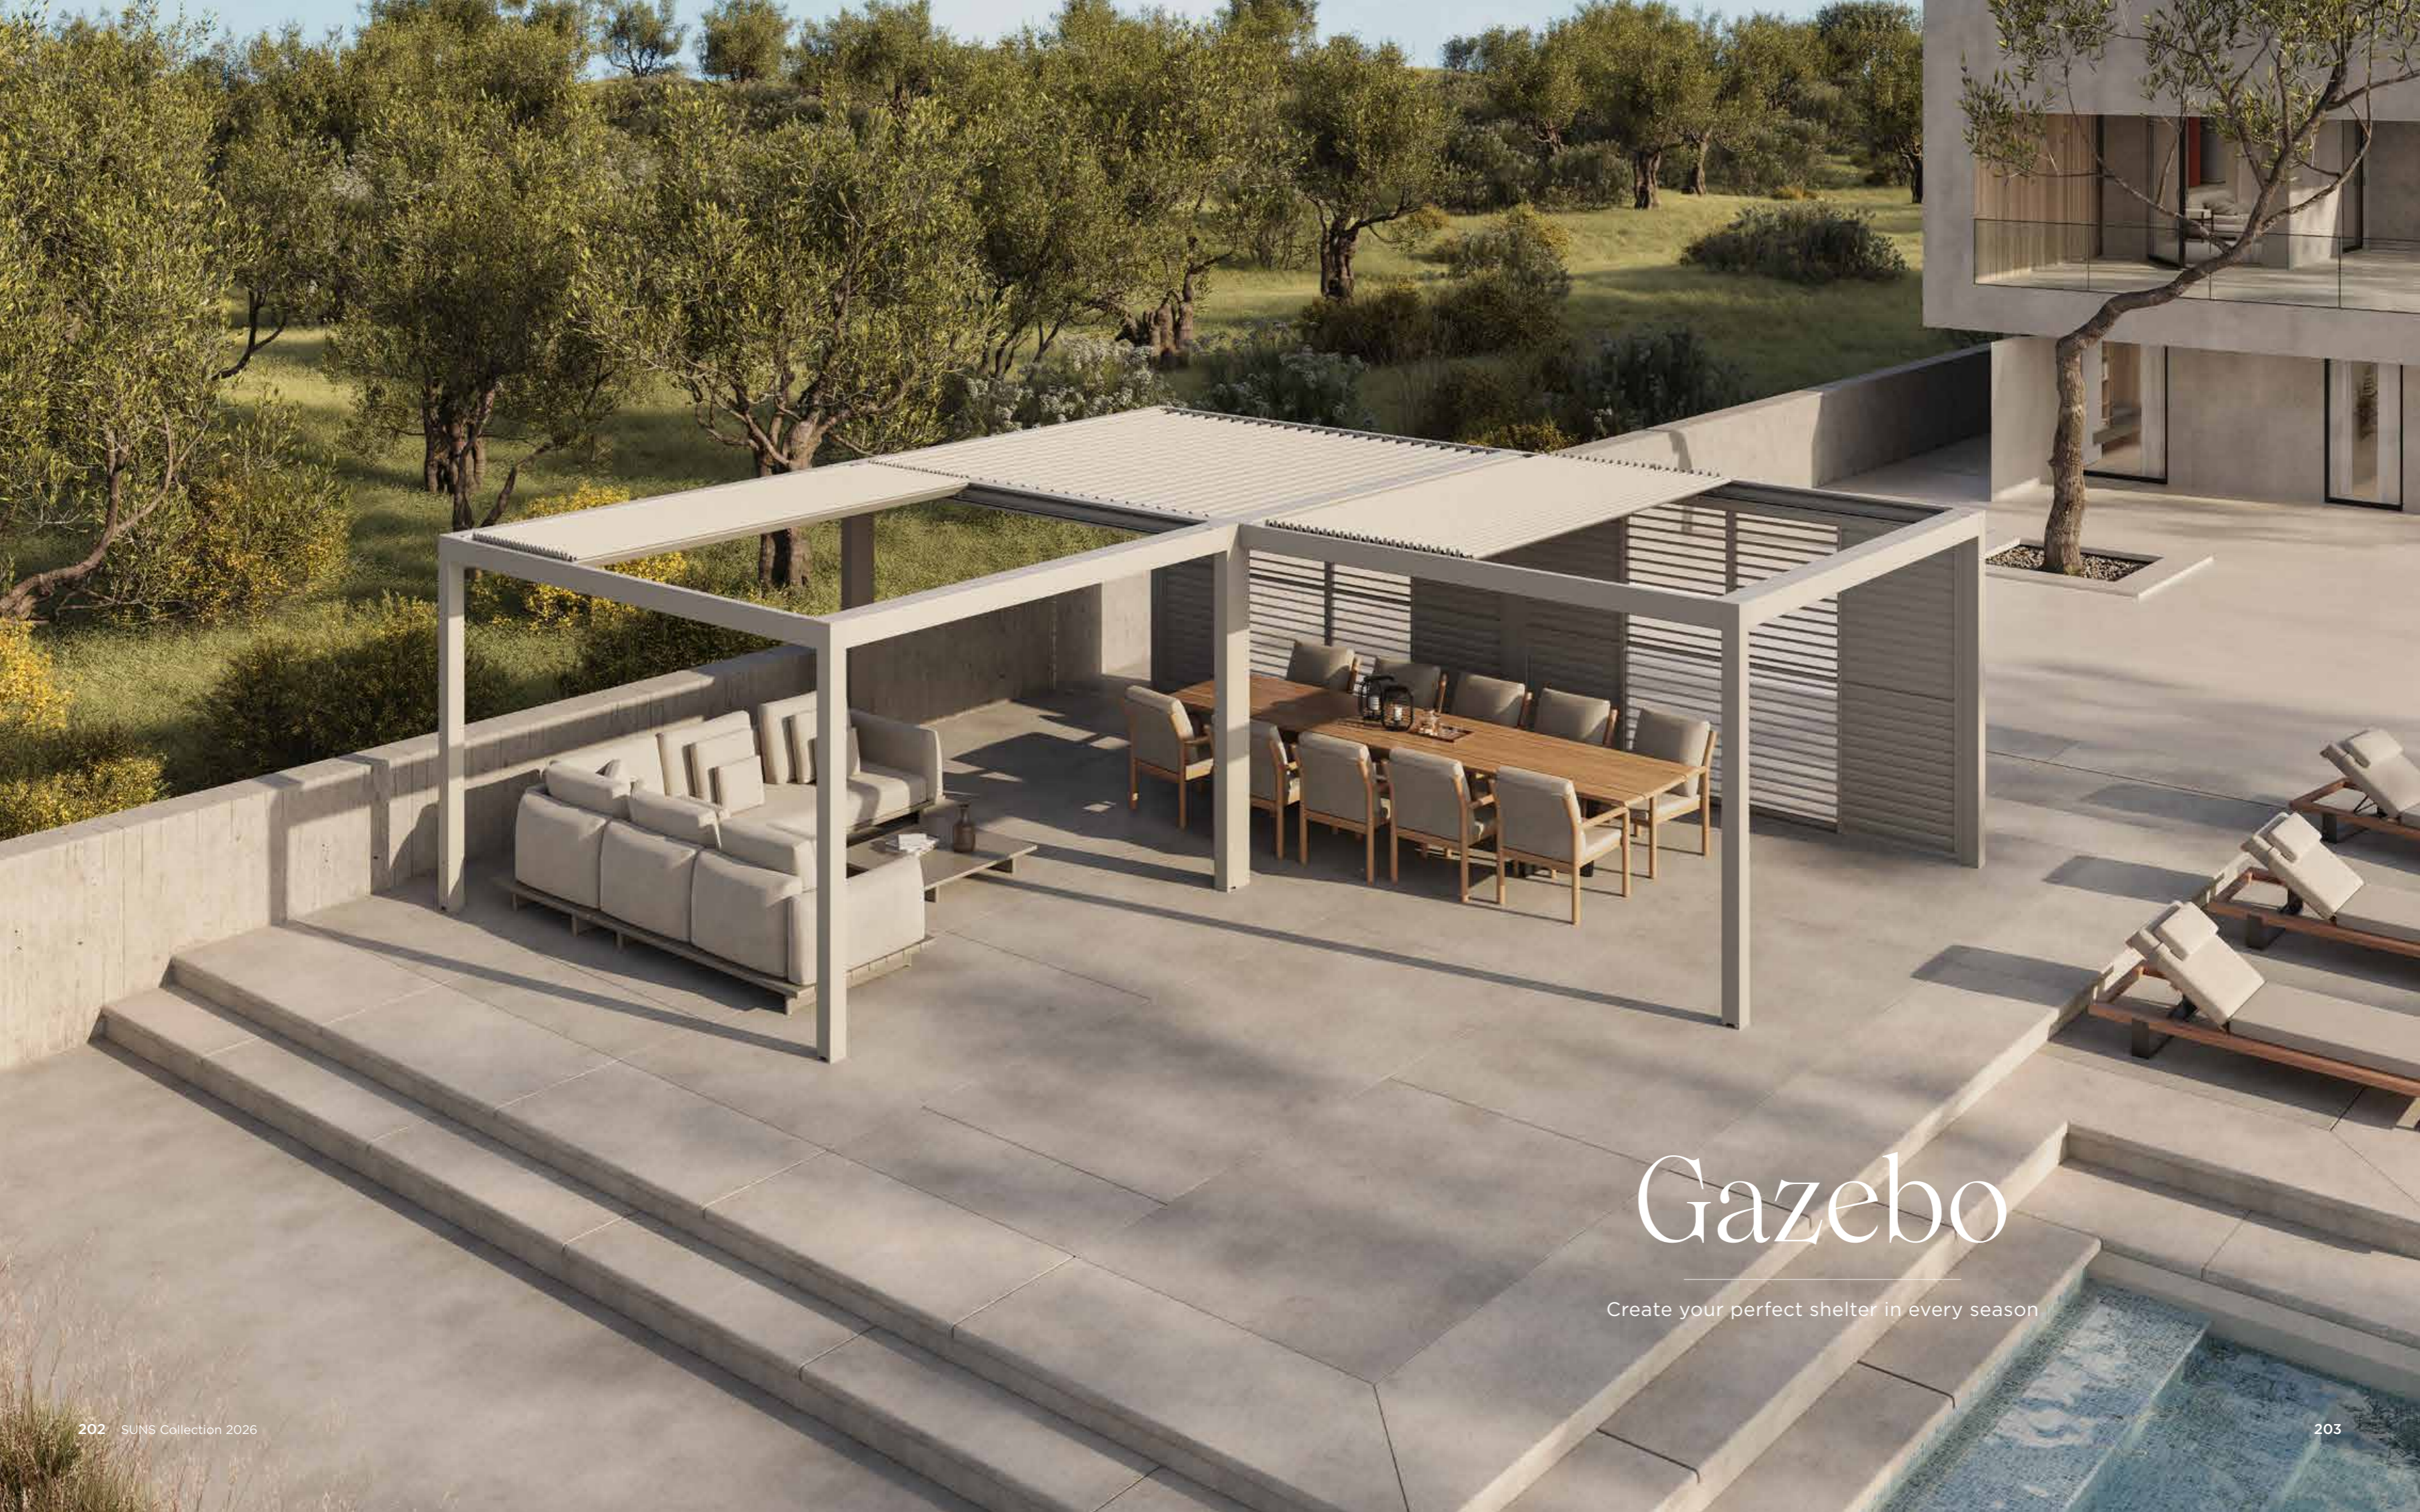

In collaboration with The Art of Living

Gazebo

Create your perfect shelter in every season

Slide. Open. Close. Adapt.

Outdoors all year round

Enjoy sun, shade, or even a light summer rain worry-free. With a SUNS gazebo, outdoor comfort is guaranteed. Built from durable industrial-grade aluminium, it features integrated rainwater drainage and fits seamlessly into any garden or patio. This clever modular design can be set up in just one day, allowing you to create your perfect patio cover.