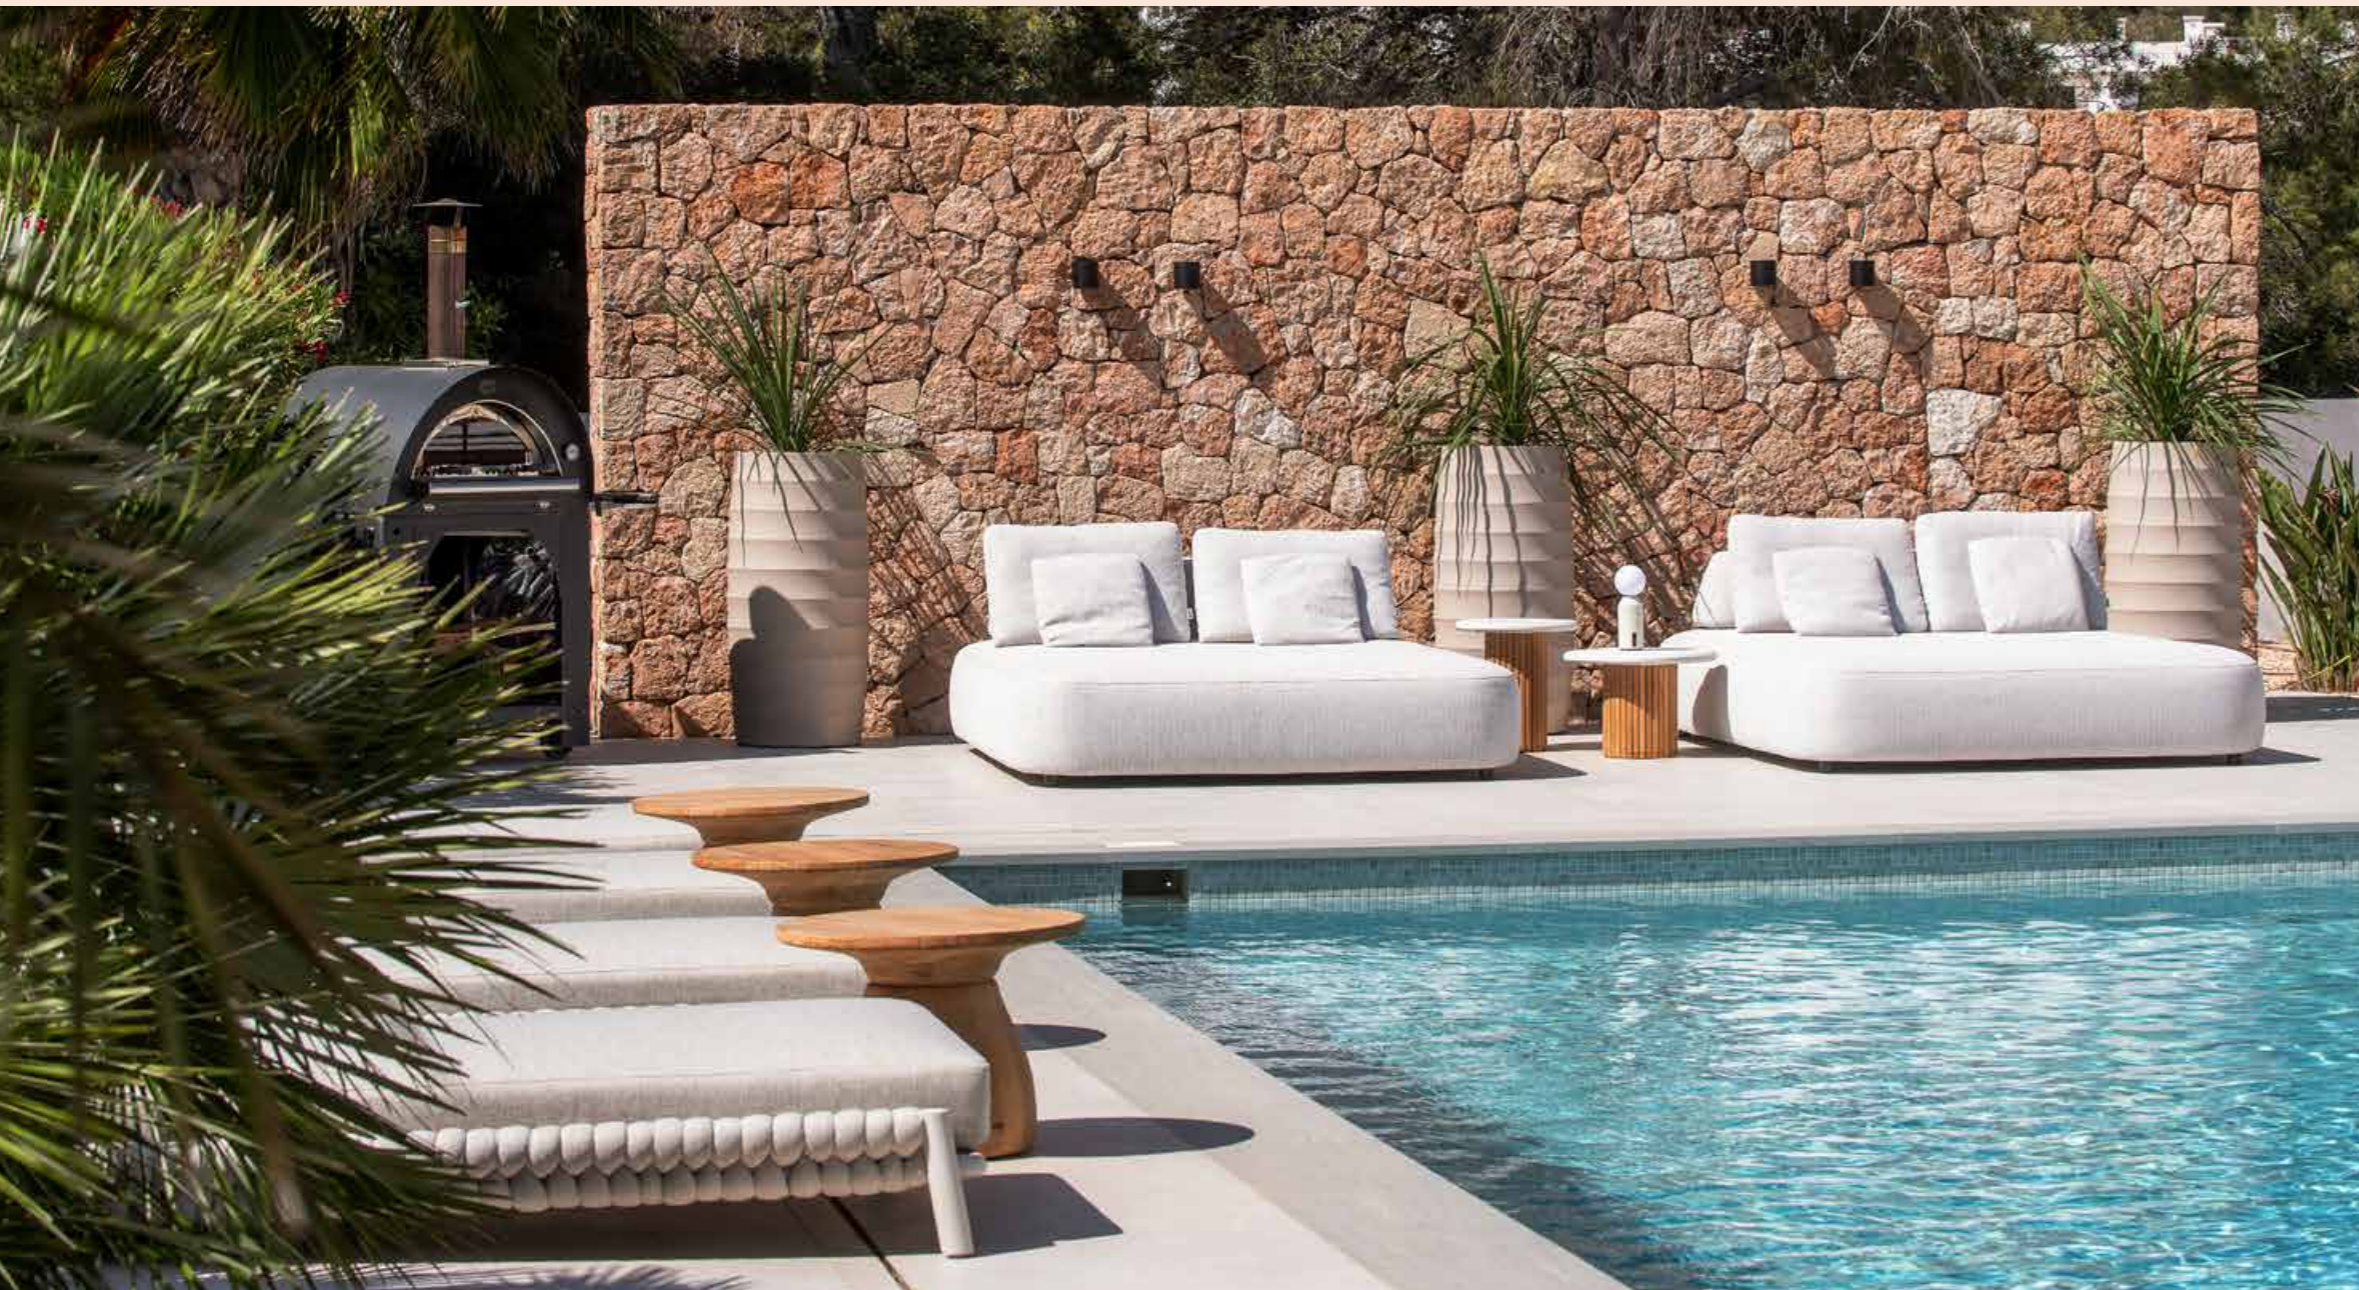

Light, calm, natural elegance

Ibiza, Spain

Set in the bright calm of Ibiza, this garden reflects refined outdoor living. Natural textures, soft tones, and warm stone surfaces blend effortlessly with the landscape. Sunlight fills the open space, creating a clean, serene atmosphere. Relaxed yet sophisticated, the garden is shaped by organic forms and a light, natural palette.

In collaboration with Senses Outdoor Living B.V.