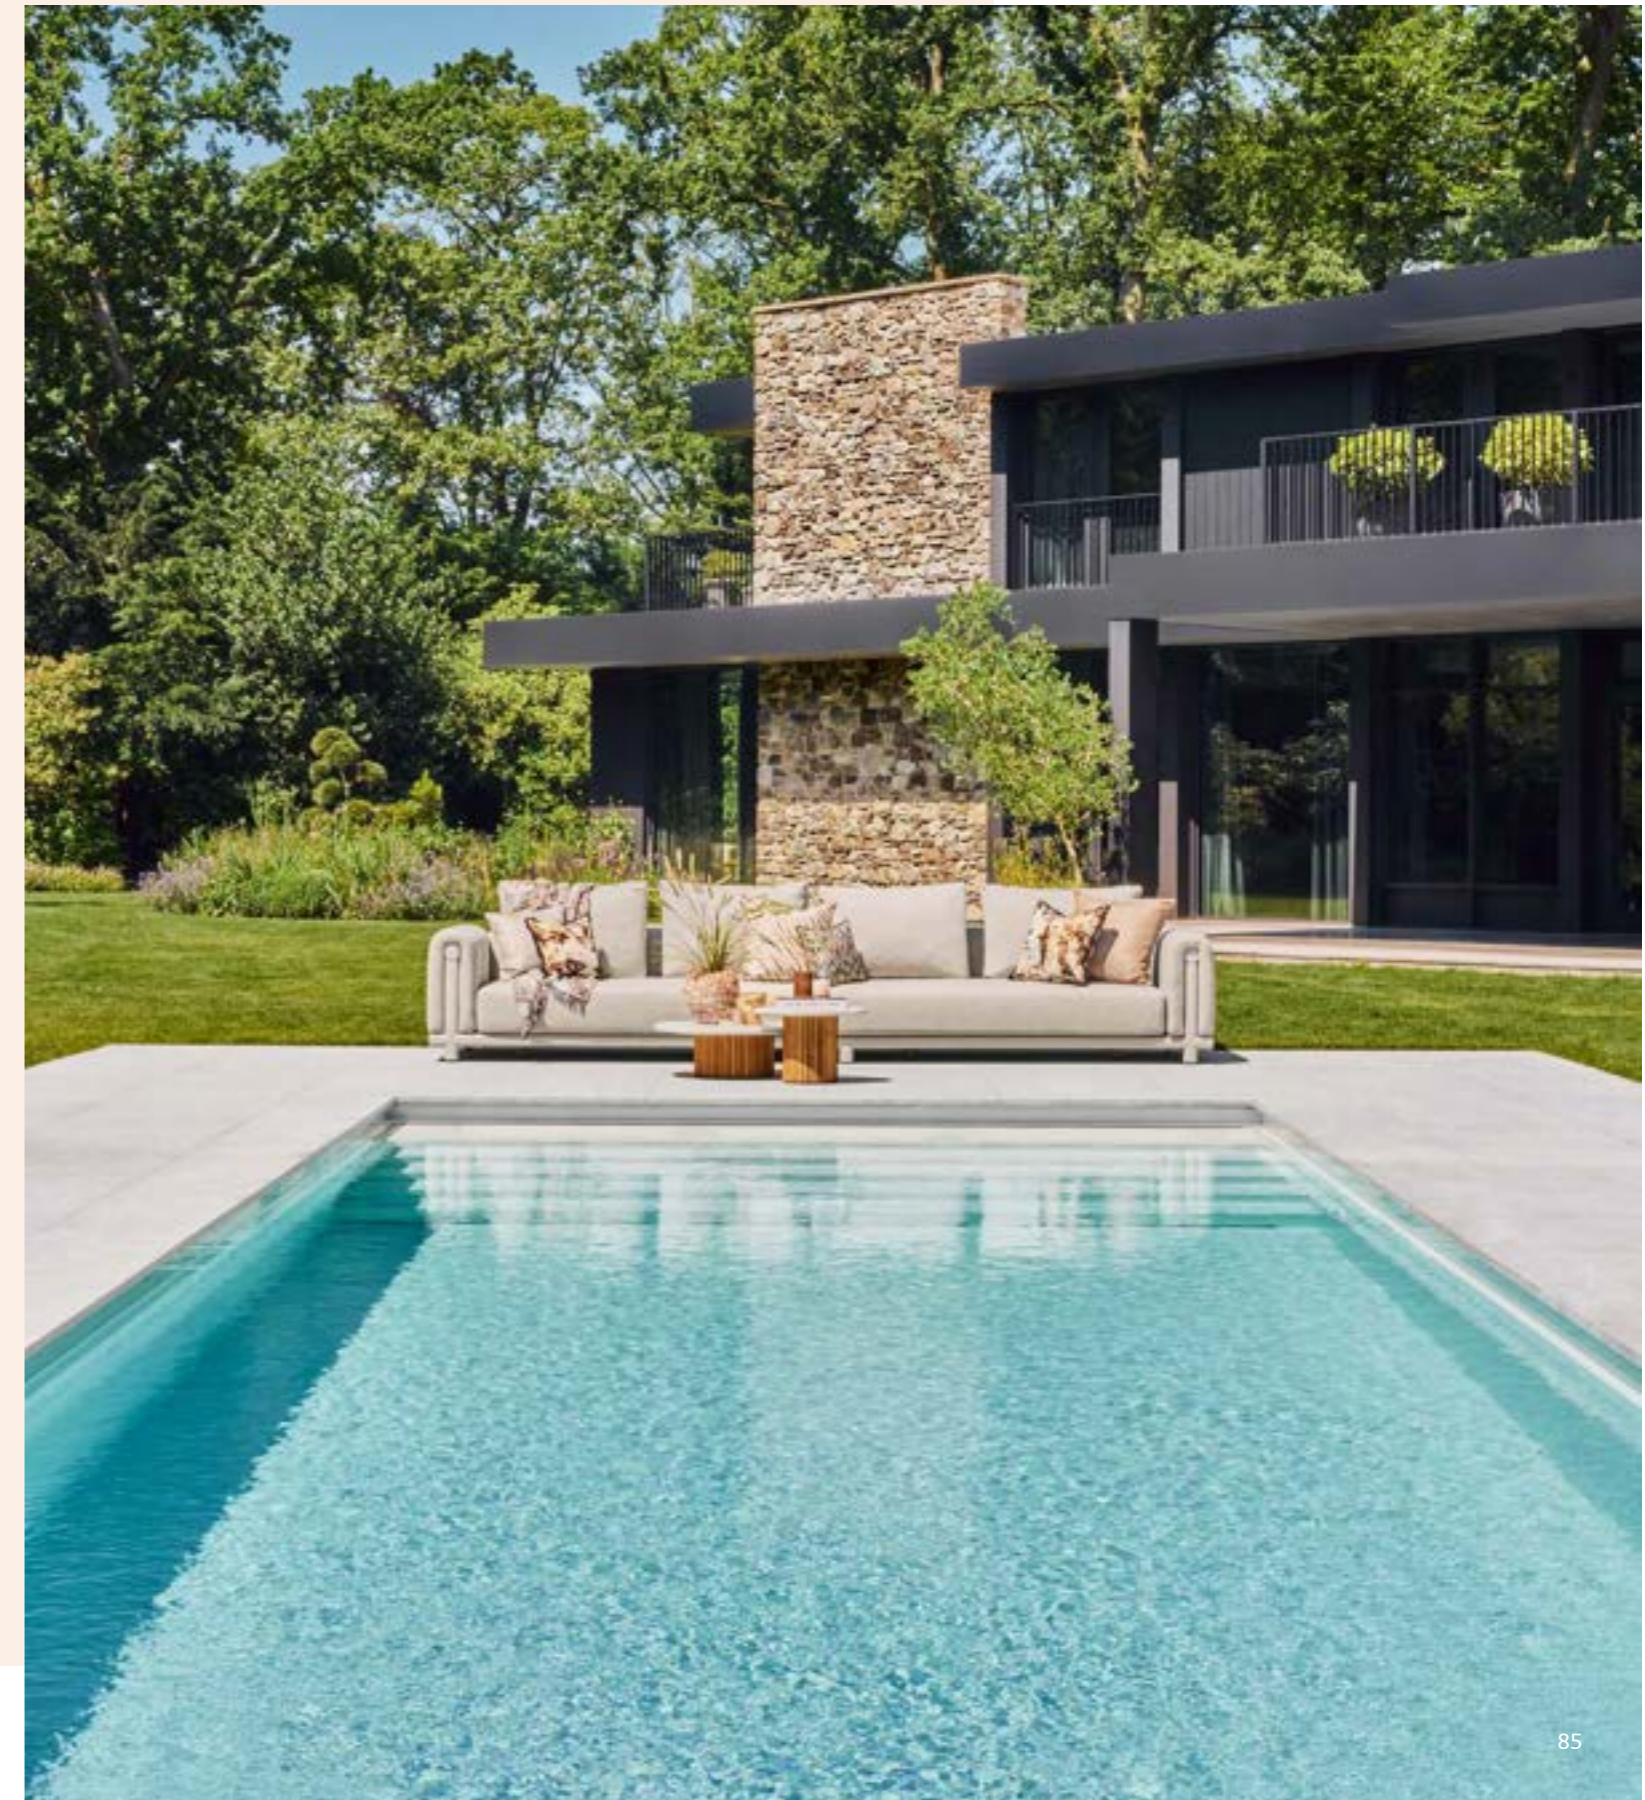

The art of sophisticated lounging.