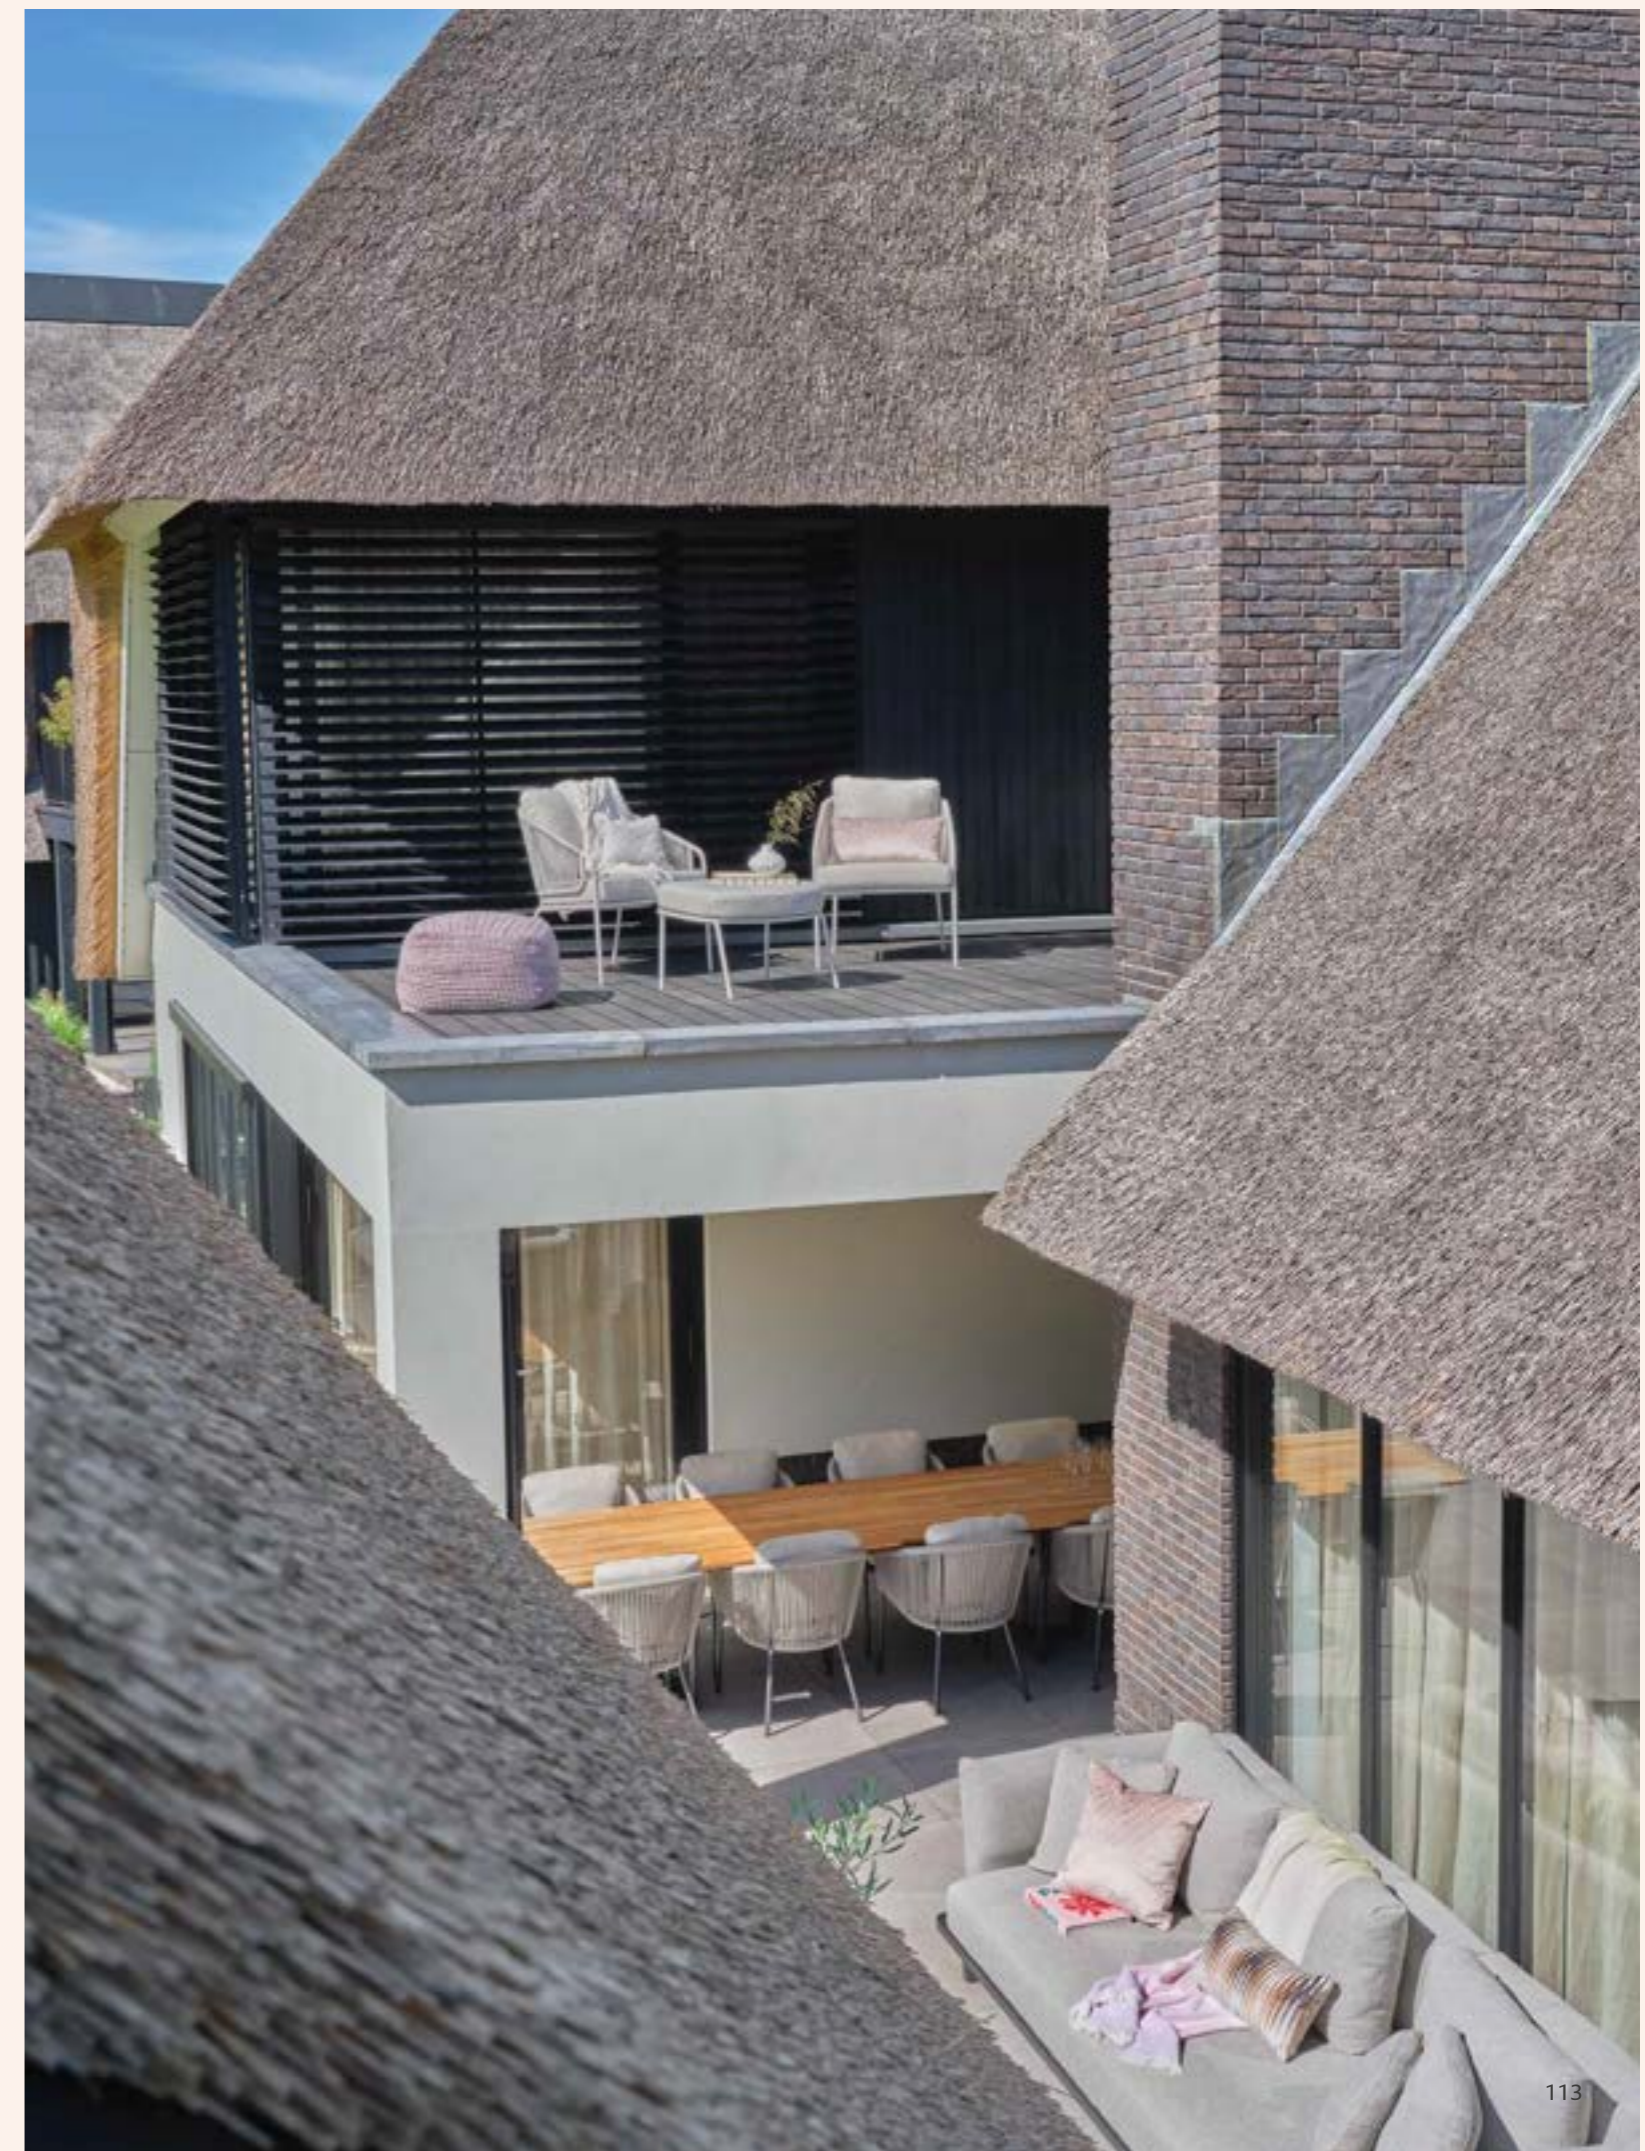

Punta dining chair

Revello lounge chair & hocker