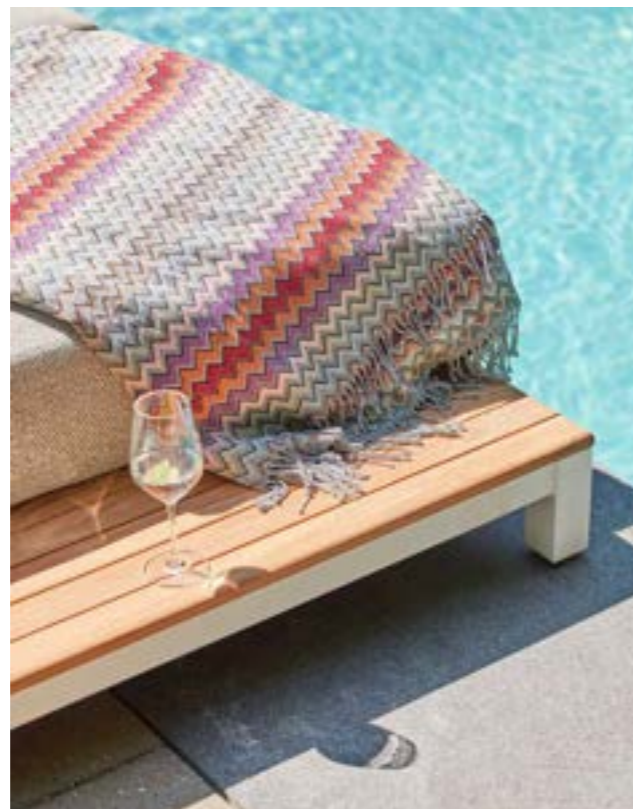

Just put the seperate Viëste bench seat on your table bench. Experience the surprising comfort of this seat.

Crafted for the outdoors:
aluminium that lasts
season after season.

Urban dining combines sleek aluminium, bold colors, and sophisticated style.