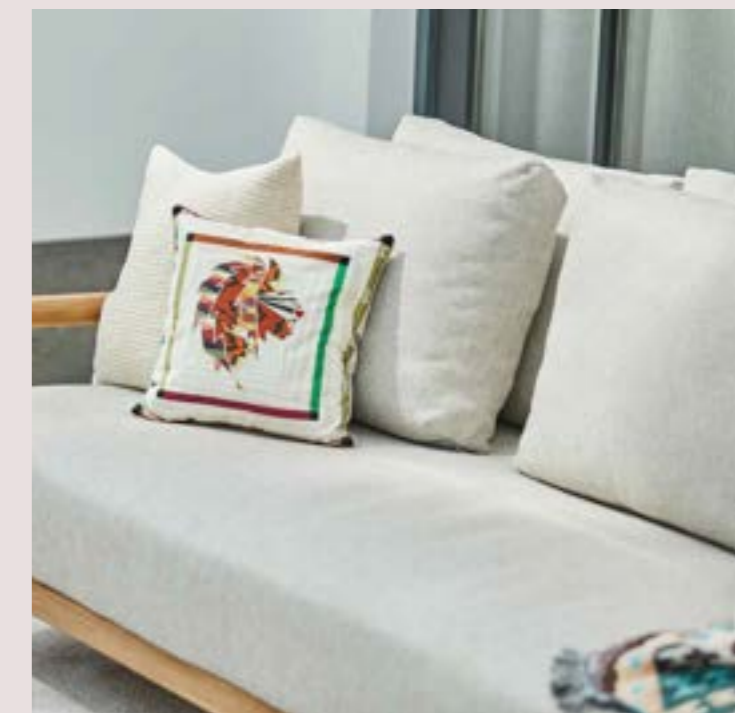

Elevate your outdoor setting with teak's natural curves.

Discover our Neolith® table tops in various designs.

Soft contours emphasize the rich character of teak wood.

Vittoria sofa set | Veneto carpet

The newest teakwood designs are more elegant than ever.