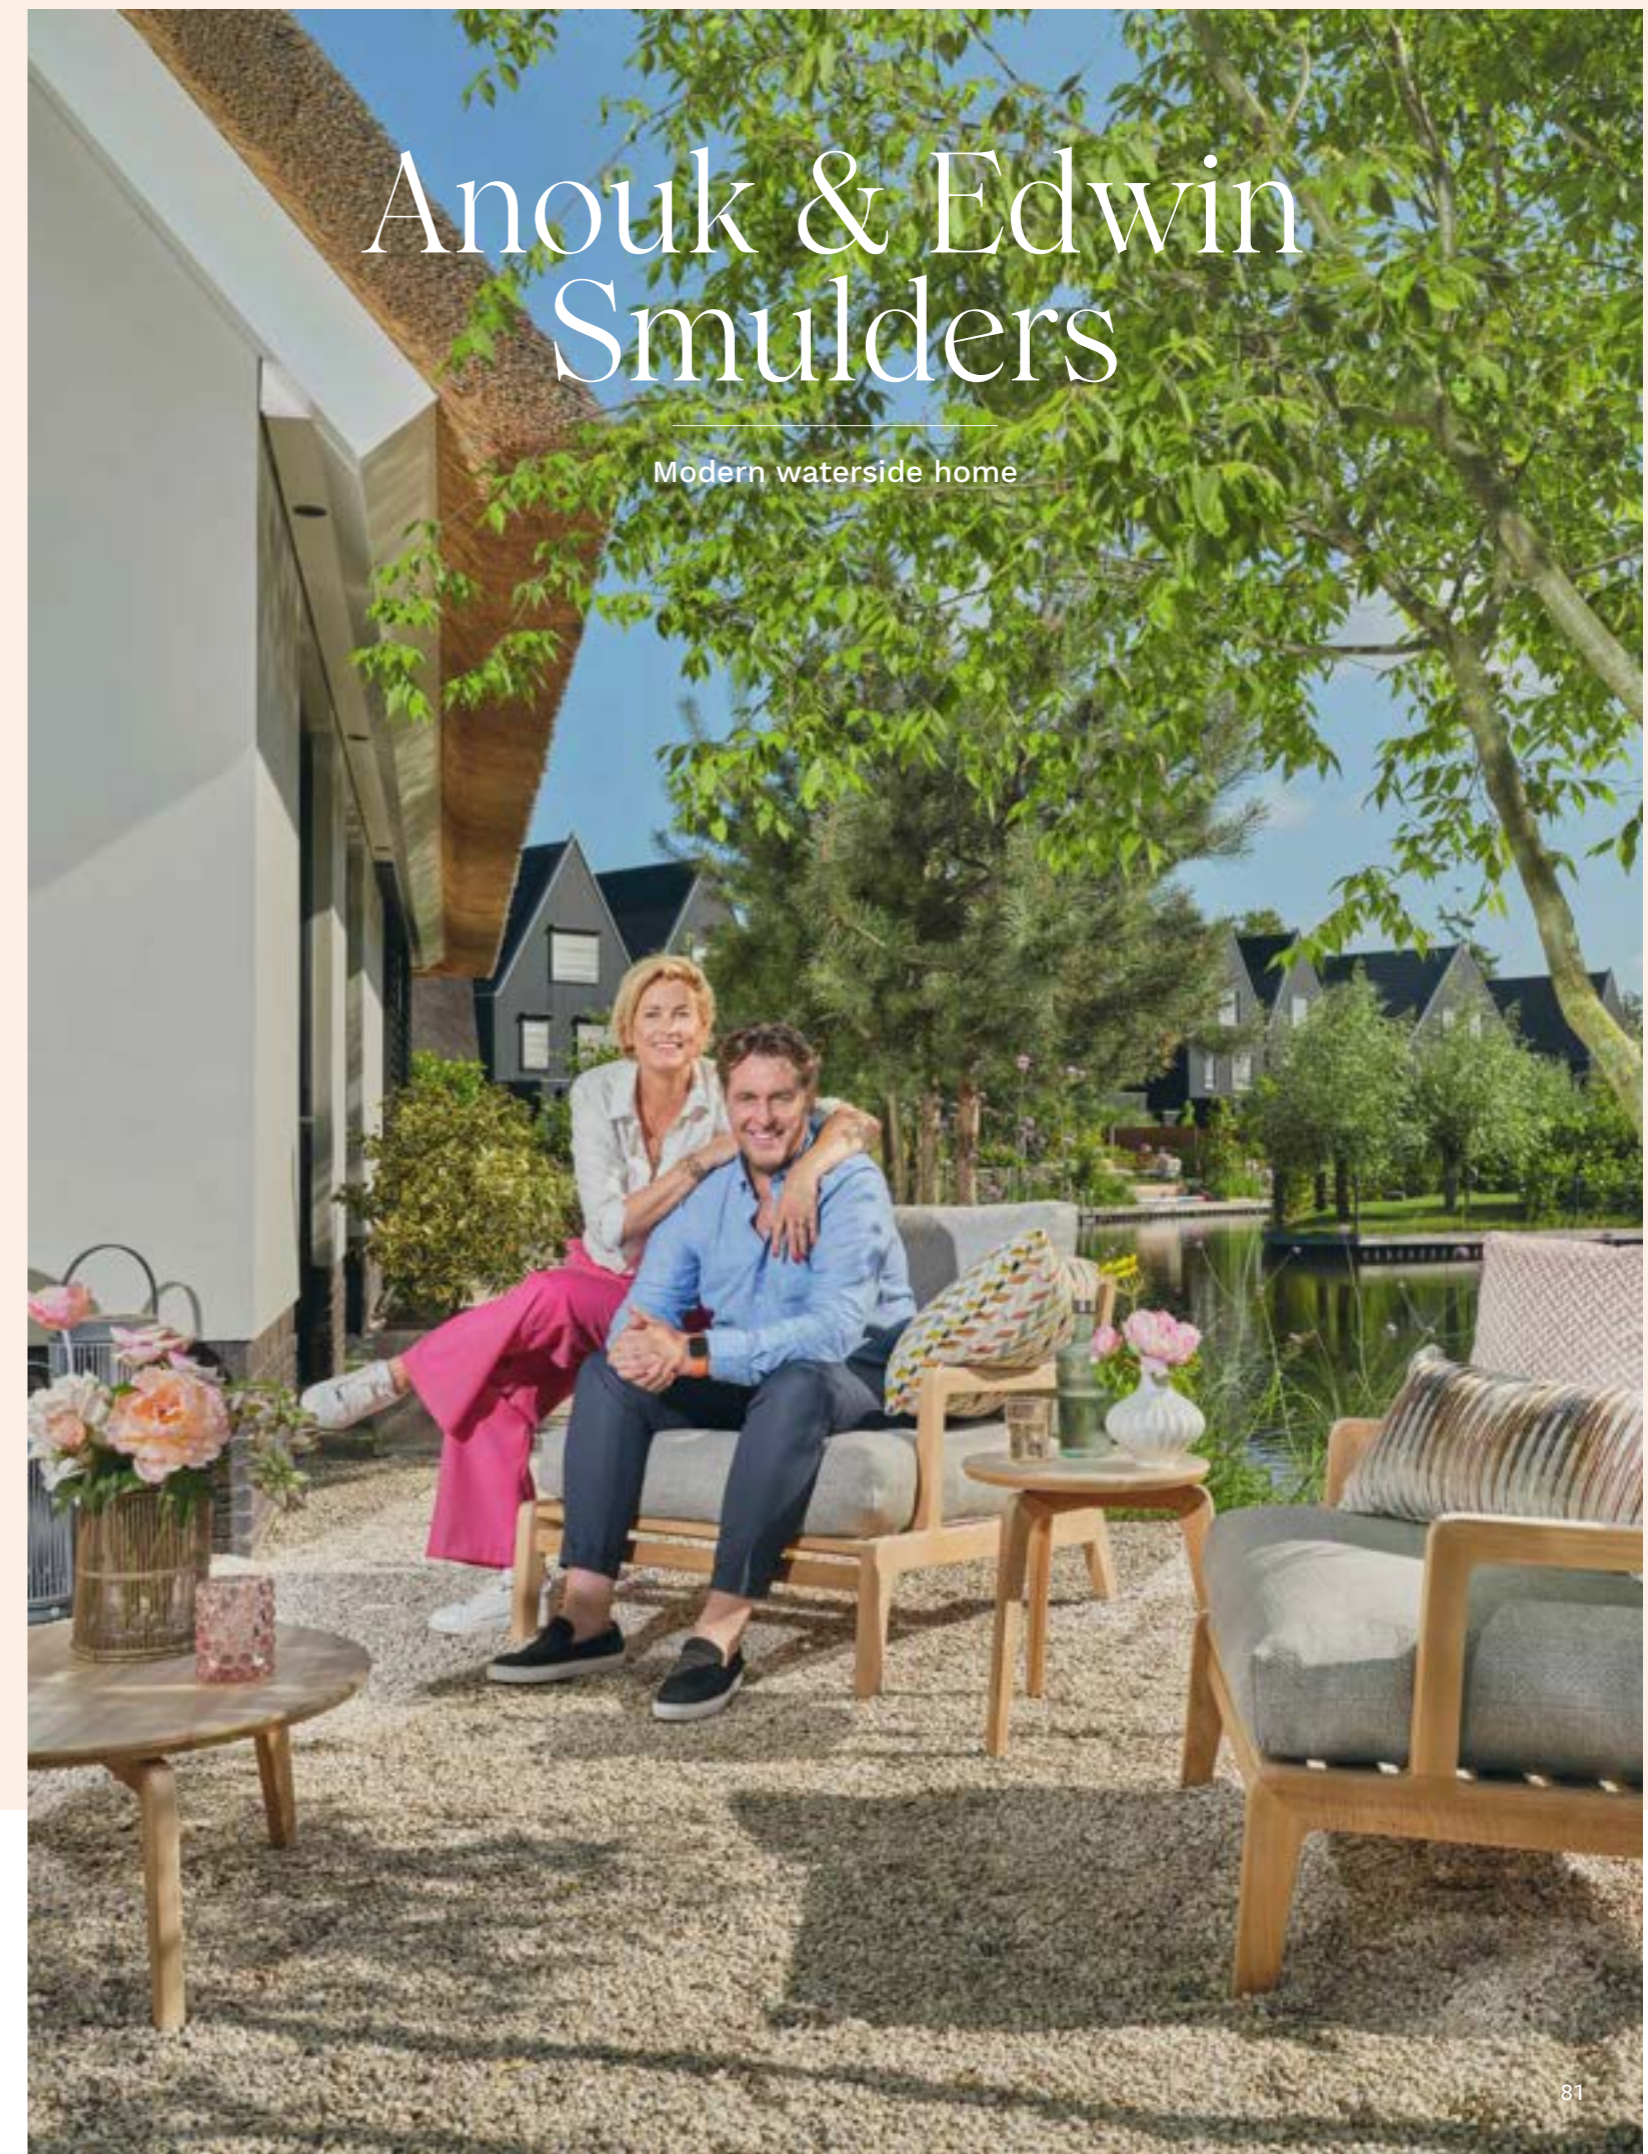

At Anouk en Edwin Smulders' stunning waterside home, modern design meets classic elegance. The sunny veranda is an ideal spot to soak up warm summer days, while a stylish covered dining area provides a cozy, shaded place for meals with family and friends. In other corners of the garden, the sofa sets create a relaxing area—perfect for unwinding after a busy day.

FEATURED PRODUCTS

Volar sofa set | Palermo dining table | Nappa dining chair |
Evora daybed | Veneto carpet | Termoli sofa set |
Arezzo pouf | Fay outdoor lamp