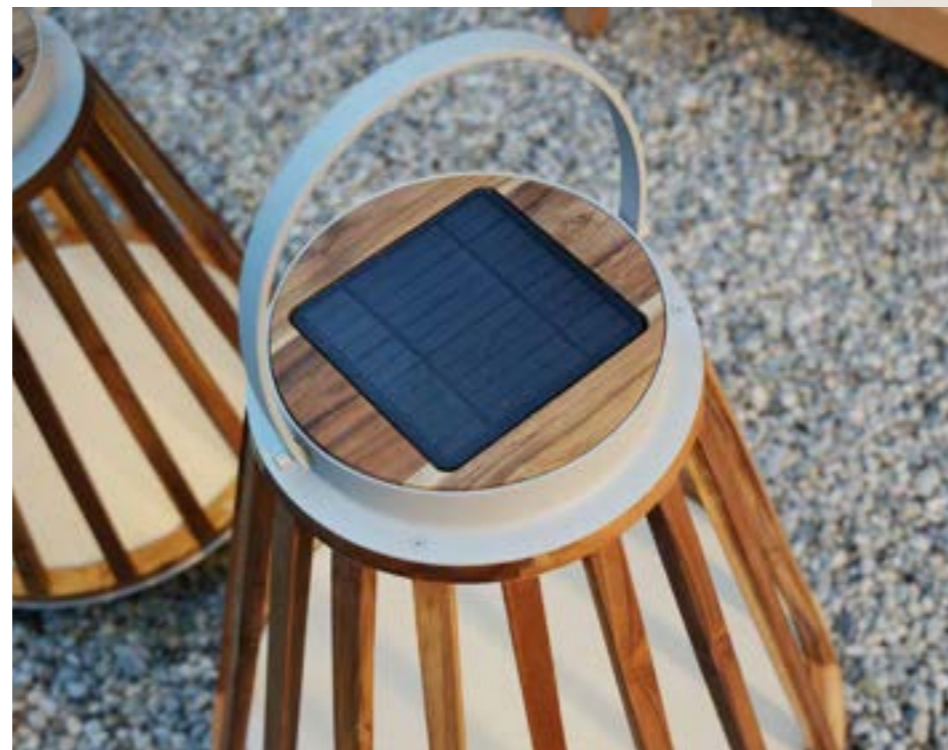

Vado dining chair

Prato lounge chair

Itza low dining chair

Styling collection

Candles & lighting

SUNS offers an extensive collection of chic outdoor solar lamps, lamp stands, and candles.

Forget complex power circuits – these solar lamps capture the sun's energy, shine for up to 18 hours and can be placed wherever you like. Stylish lamp stands add a touch of elegance, creating a cozy outdoor atmosphere. Complete the look with matching candles to enhance the ambiance of your garden or terrace.

Jack outdoor lamp

Tom outdoor lamp

Eve outdoor lamp

Coco outdoor lamp

Kate outdoor lamp

Light up
your outdoor
space.

Fay outdoor lamp

Ivy lamp stand