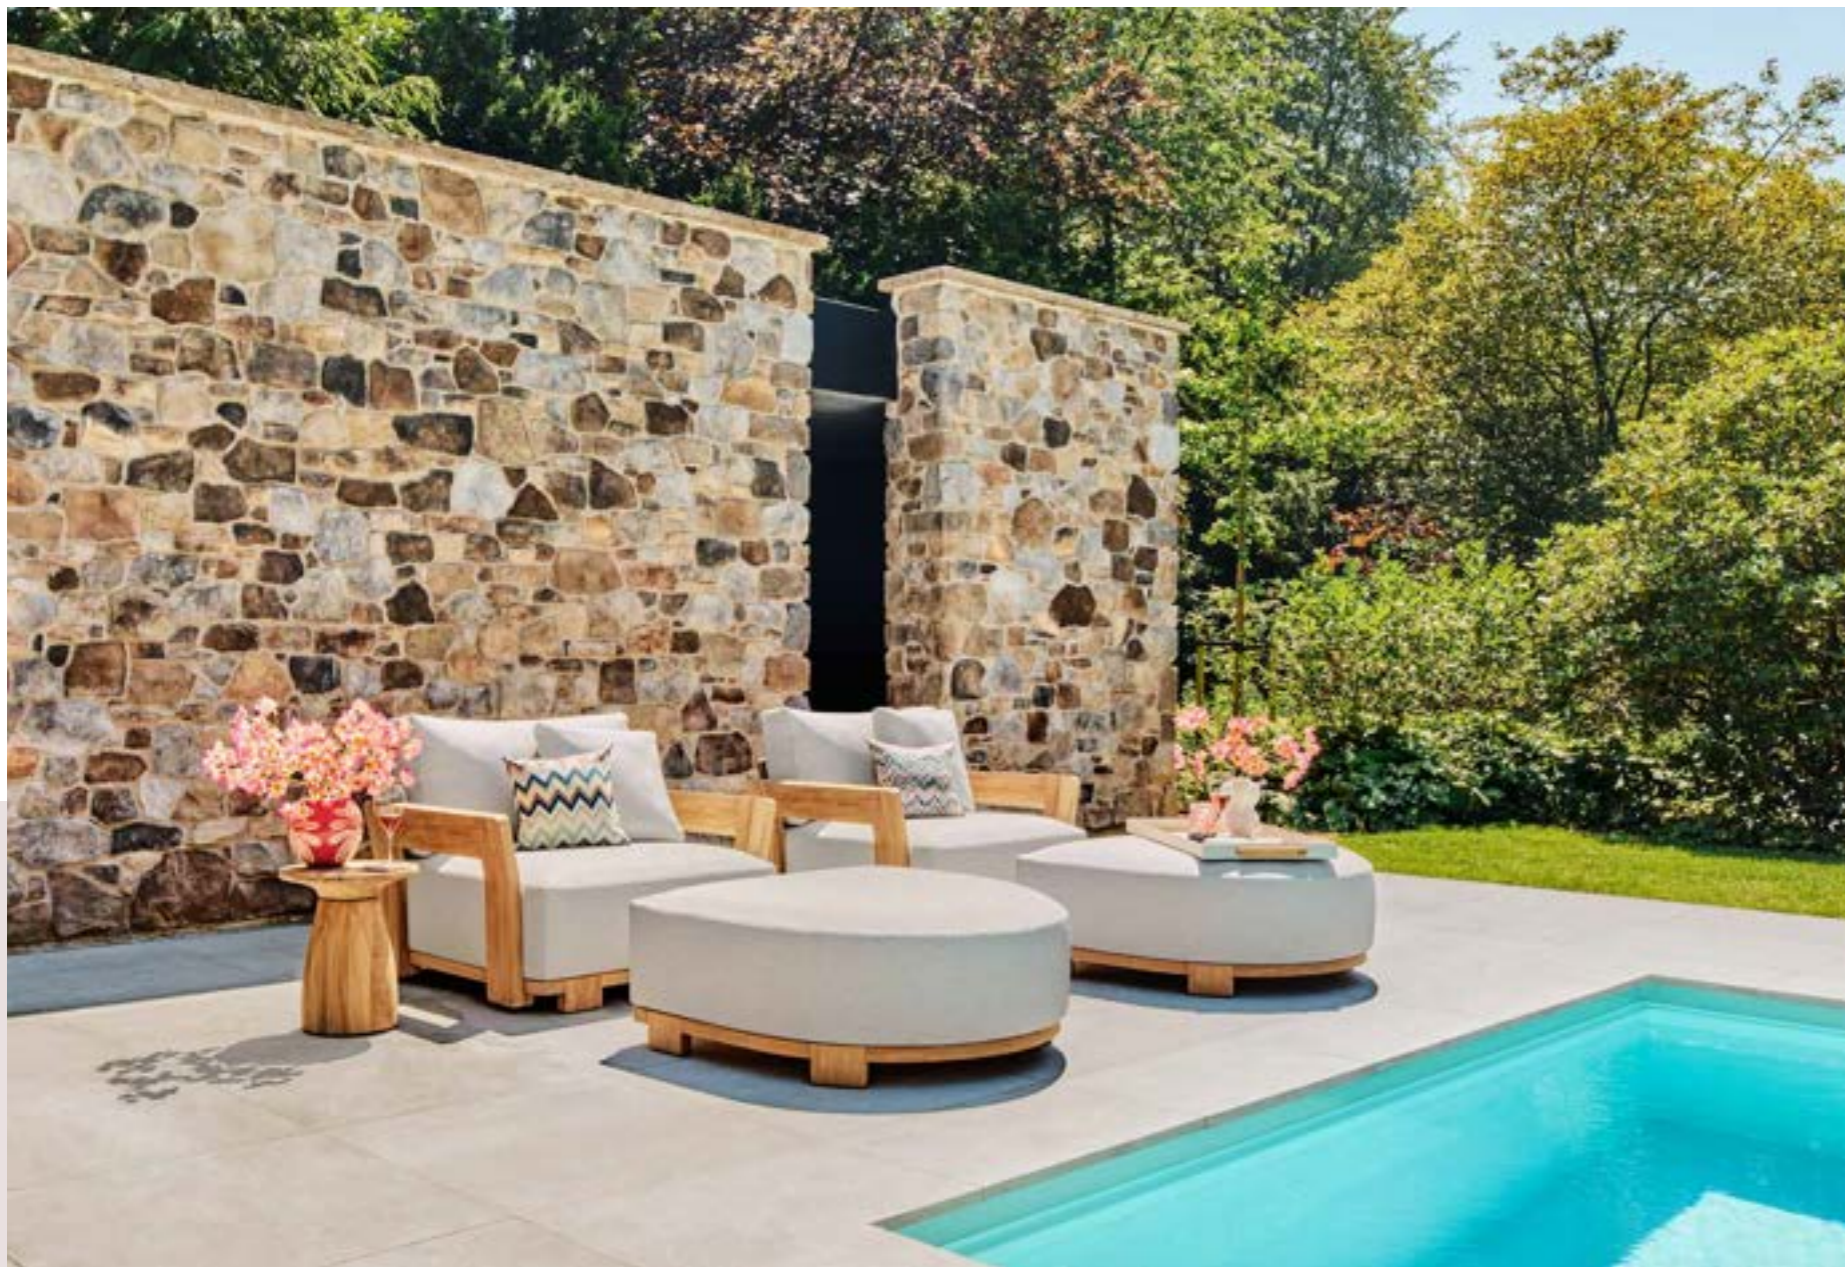

Elegant crafted with teak, bold shapes and luxurious cushions. This lounge set brings style and comfort to any outdoor setting.

Vento sofa set – daybed | Farzi lounge table

Pure lounging

Discover the new direction in outdoor design: all-teak furniture with organic shapes.