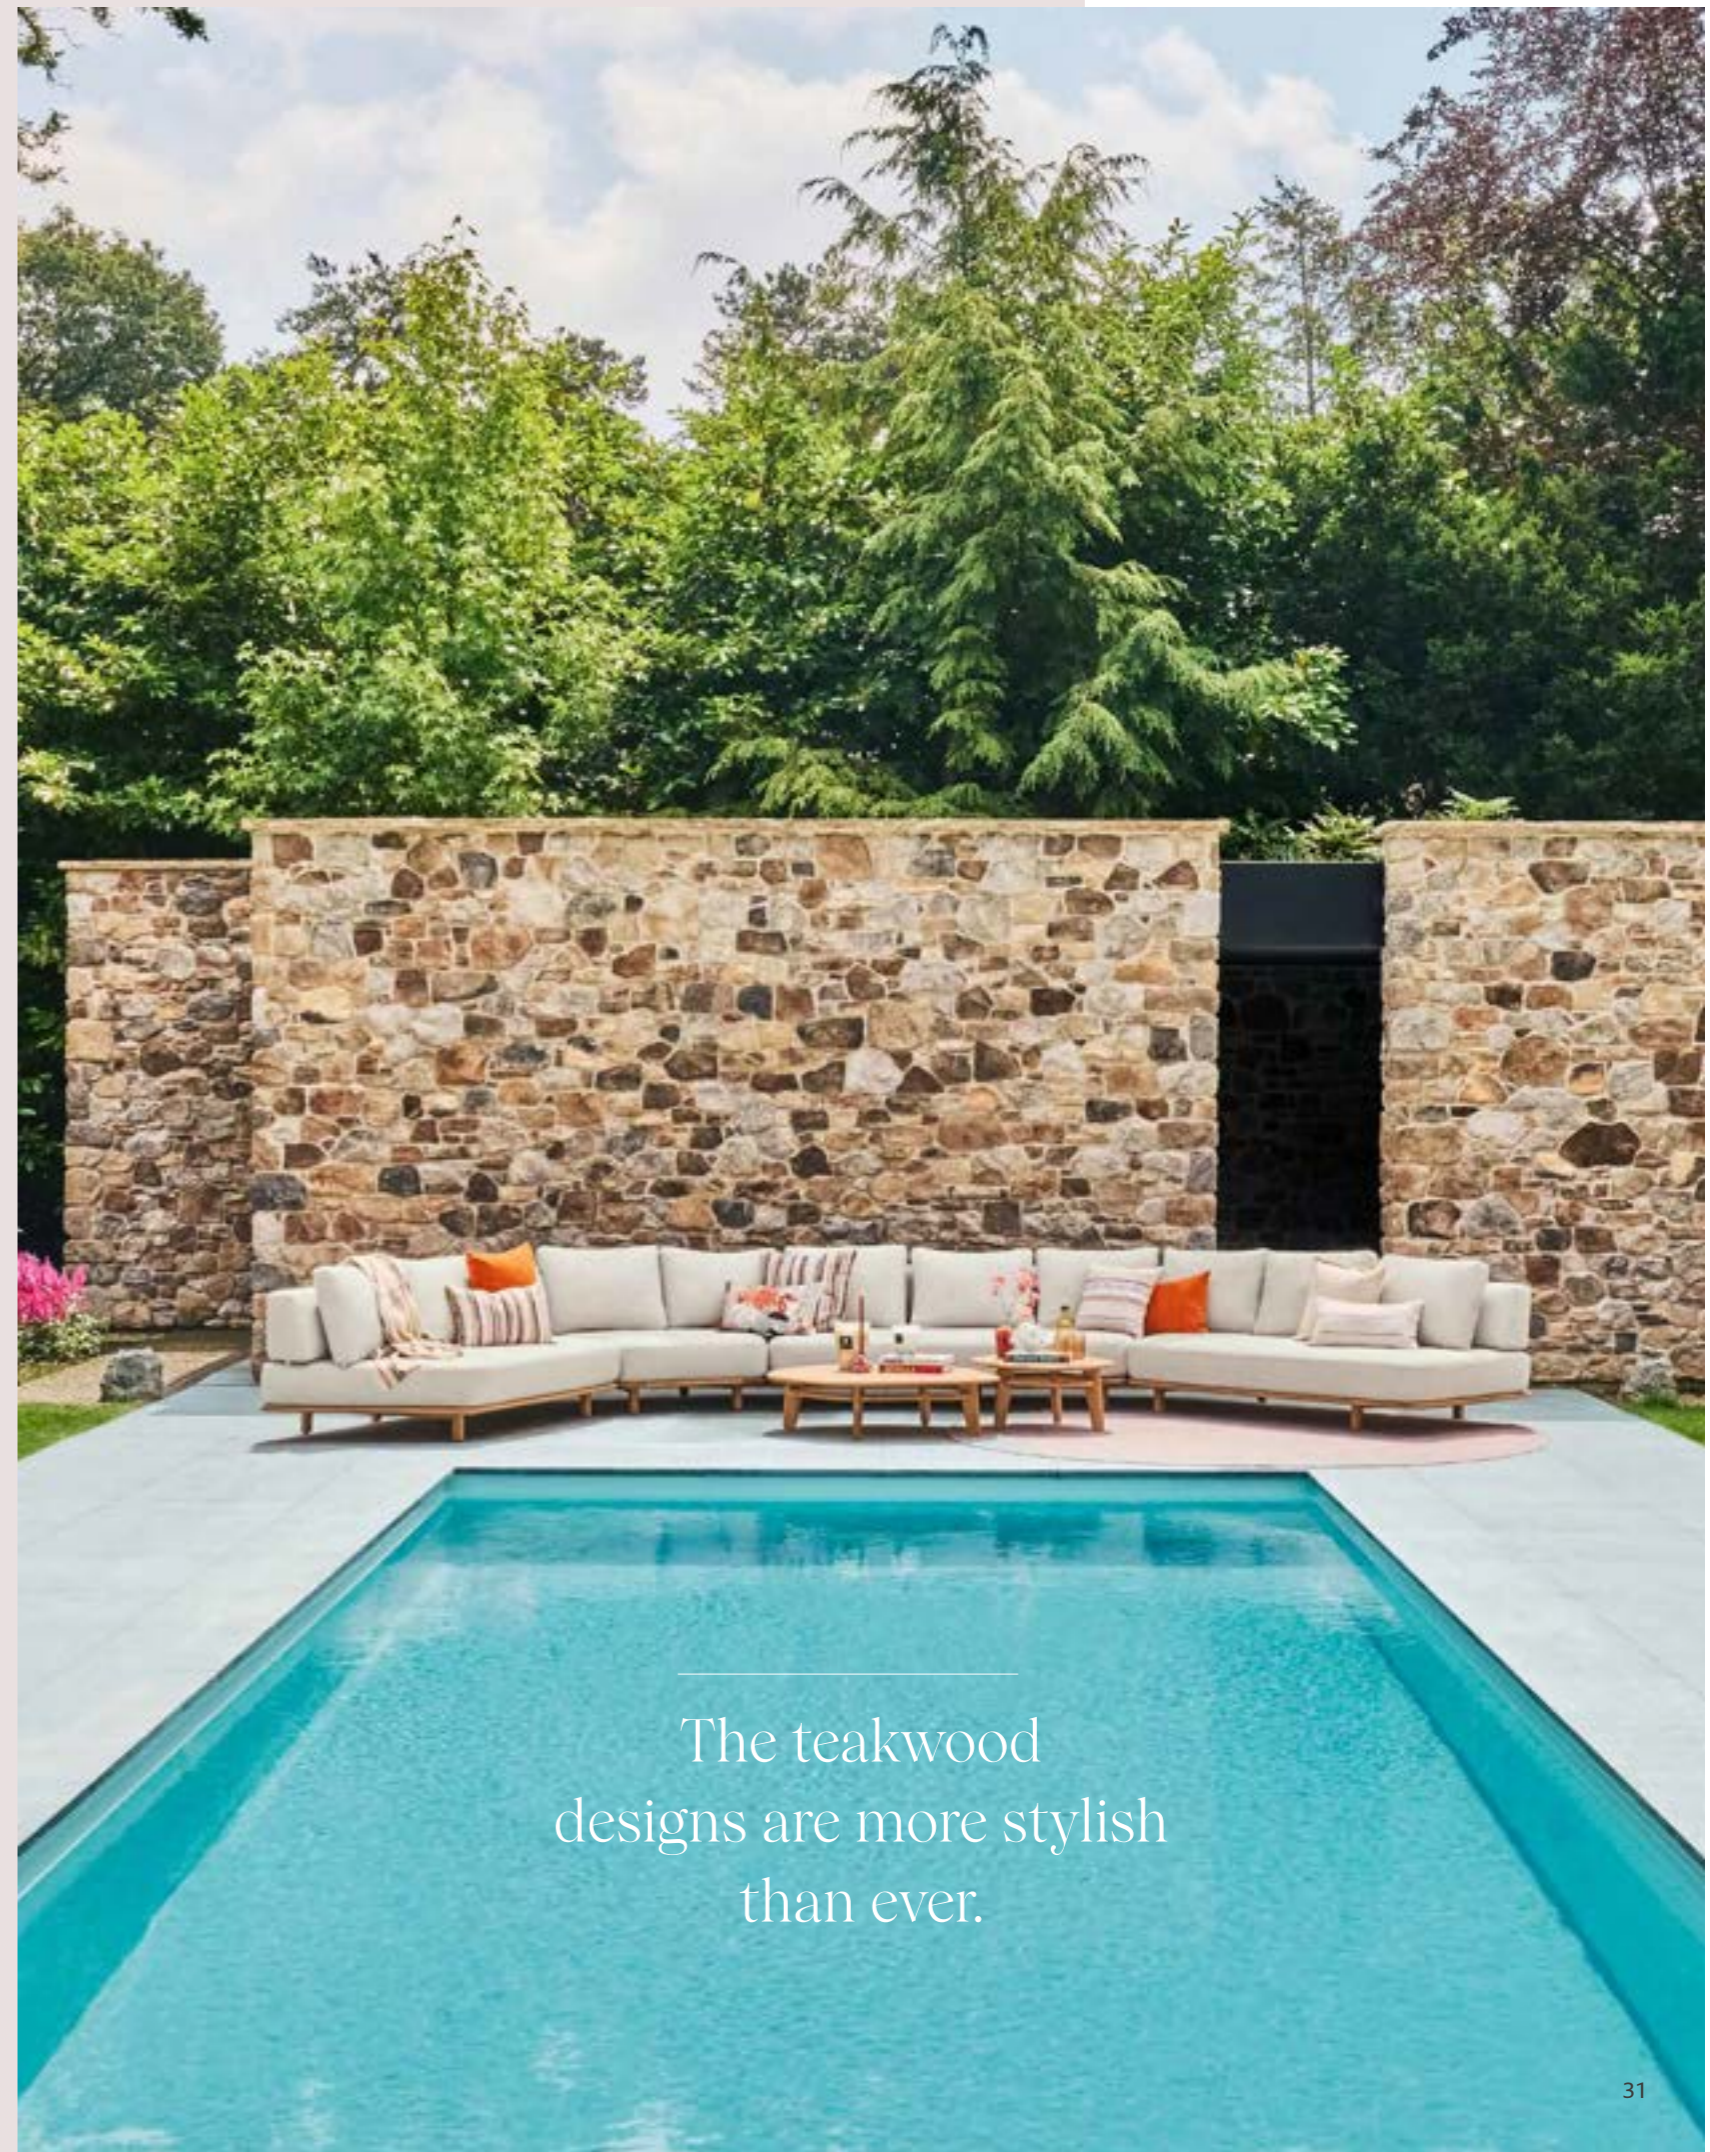

The teakwood designs are more stylish than ever.