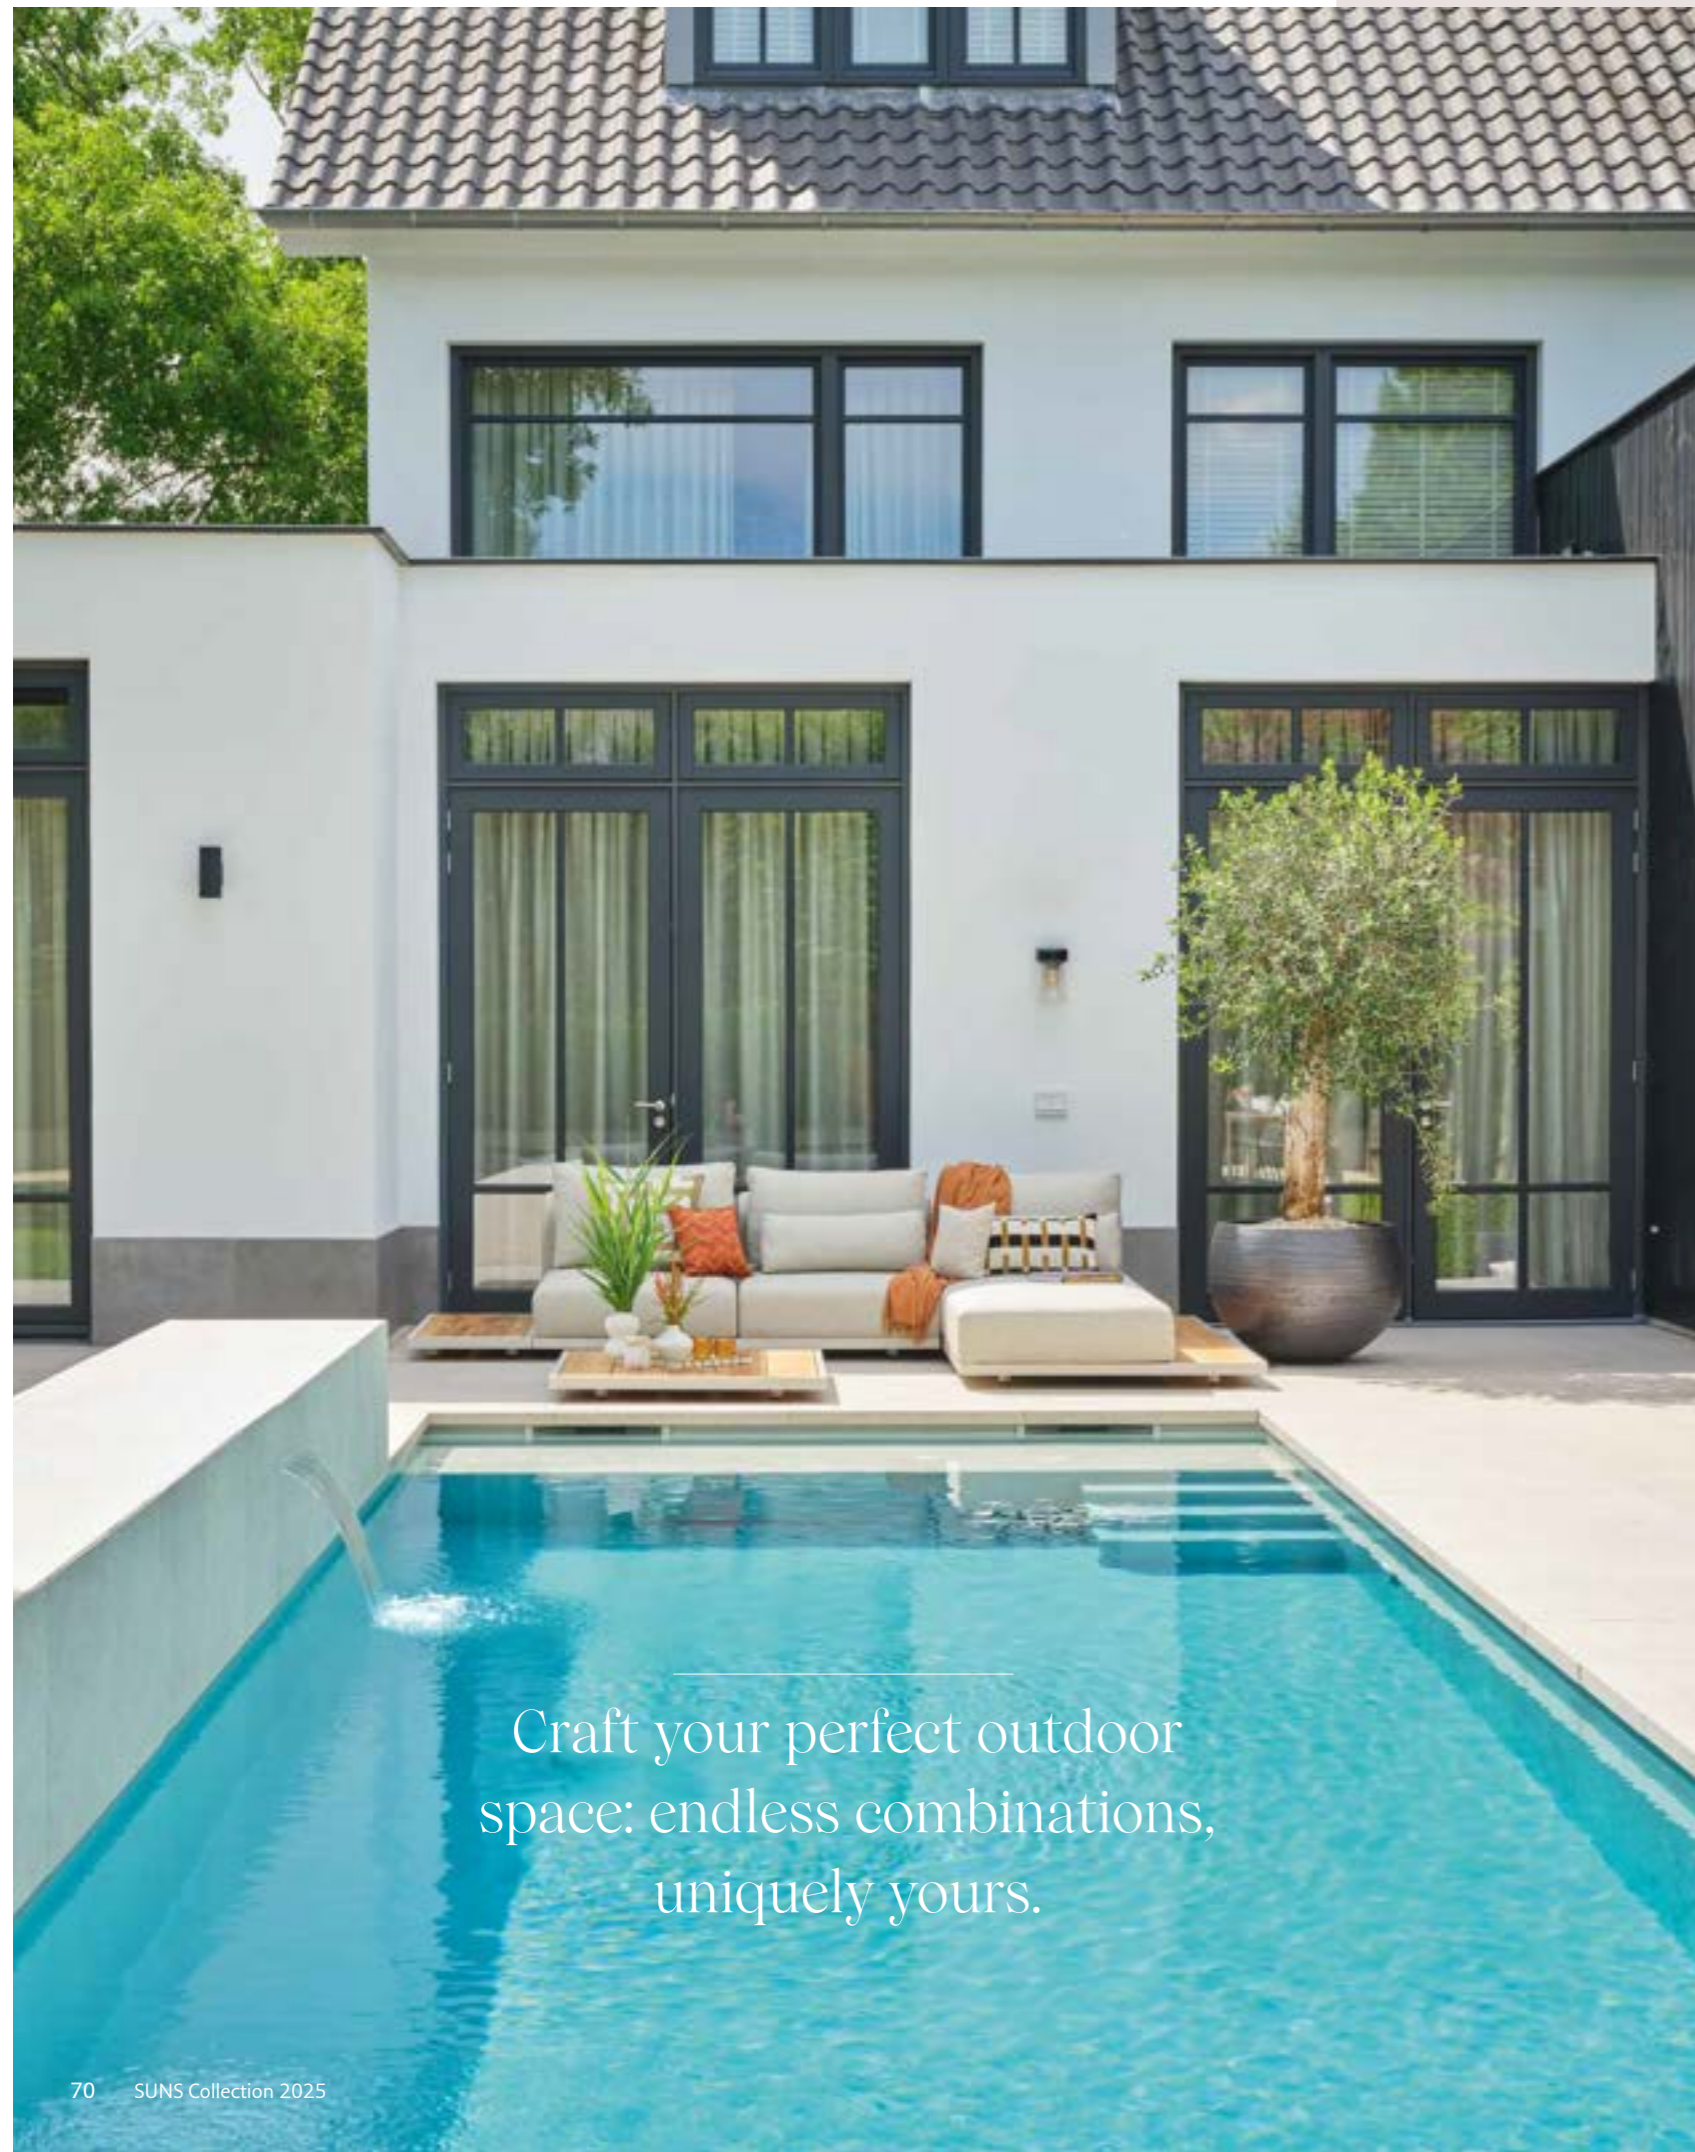

Craft your perfect outdoor space: endless combinations, uniquely yours.