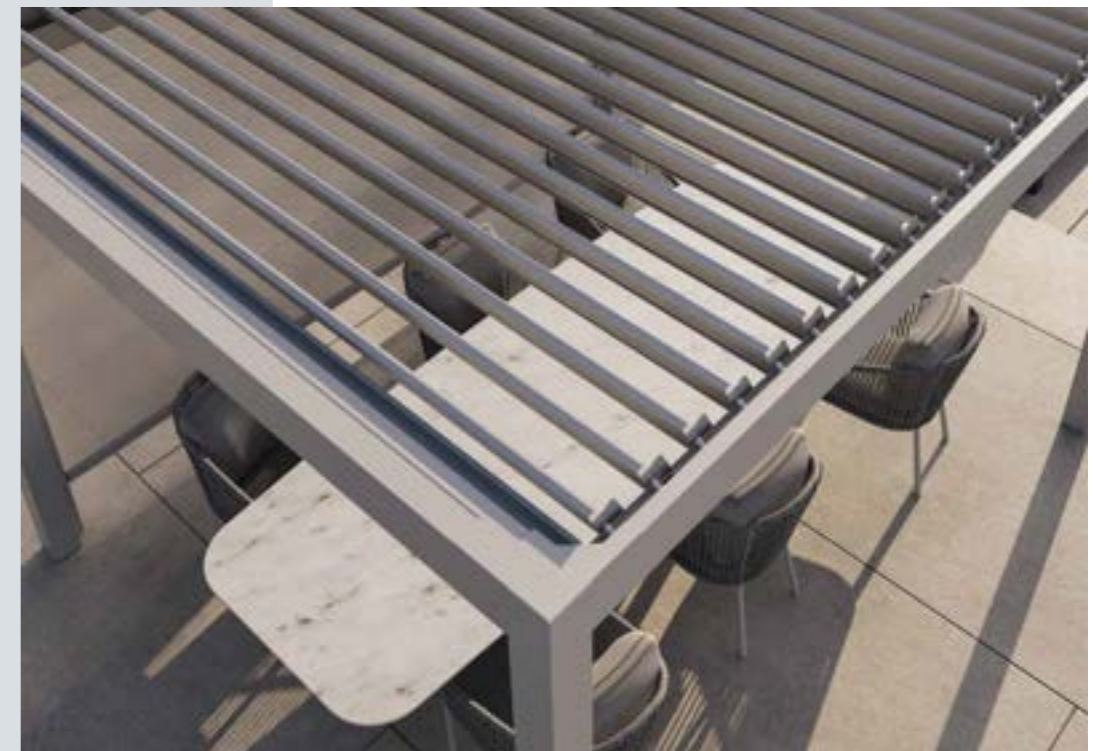

Foglio butler tray

Assi serving tray

Gazebo collection

Outdoors all year round

Enjoy sun, shade, or even a light summer rain worry-free.

With a SUNS gazebo, outdoor comfort is guaranteed.

Built from durable industrial-grade aluminium, it features integrated rainwater drainage and fits seamlessly into any garden or patio. This clever modular design can be set up in just one day, allowing you to create your perfect patio cover.

The SUNS gazebo range includes various styles and sizes, with customizable roof shutter options. Connect multiple modules for limitless expansion. Choose from optional roll-up screens or aluminium side panels. Some models even come with built-in LED lighting. The choice is yours!

Luxe manual roof gazebo

Adjust the shutters and side screens to your liking, with optional LED lighting softly glowing from the roof.

Adjustable fences and shutters provide privacy and the integrated lights create an atmospheric setting.