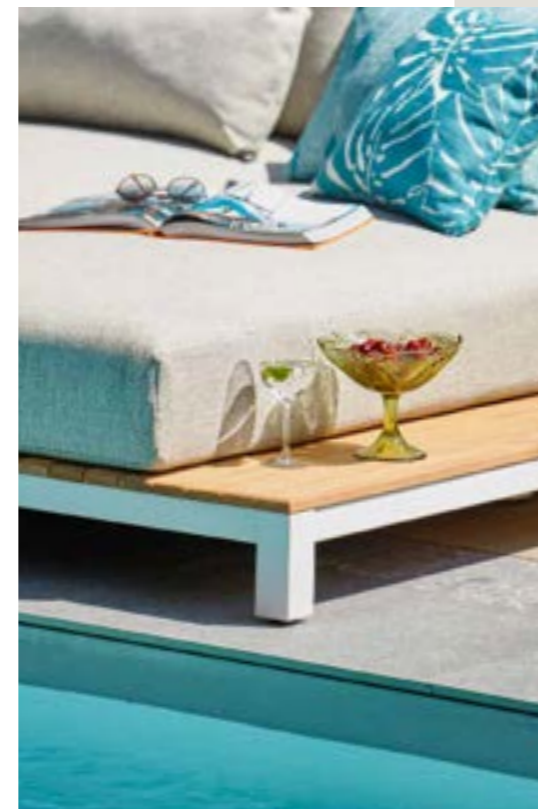

Adjustable back-rest

The Lido lounger offers a backrest with four adjustable positions, letting you effortlessly find your perfect comfort level.

Lido lounger - side table

1

2

3

4

No more sliding cushions, thanks to the smart SUNS cushion-fixation, comfort made effortless.