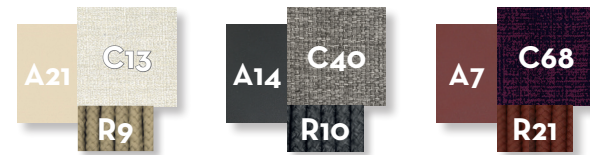

SOFA CORNER SX / CODE: SCADIVANGSX

Width 186 | Depth 103 | Height 73 | H. seat 39 | H. cushion 31

SOFA OBLIQUE END DX / CODE: SCADIVBLENDX

Width 163 | Depth 125 | Height 73 | H. seat 39 | H. cushion 31

SOFA OBLIQUE END SX / CODE: SCADIVBLEND SX